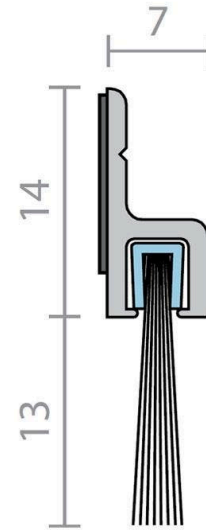

Raven RP2b Brush Seal 13mm - Clear Anodised Aluminium

RP2B

PRODUCT OPTIONS

Door Seal Length: 1000mm
1250mm
2000mm
2250mm
2500mm
3000mm

DESCRIPTION

A nylon brush strip seal with an anodised aluminium carrier that mounts to the inside or outside of a door. Used in conjunction with Raven threshold plates.

Location: Bottom of single, double or sliding doors.

Min/Max Gap: Up to 13mm (user determined).

Finish: Satin clear (silver), bronze anodised aluminium (15micron) or paint at extra cost.

Fixing: Self adhesive or can be screw fixed. Note: Contact surface must be clean, smooth and if painted, well cured.

| | |
|--|-------------------------------|
| MPN | A2BC |
| Brand | Raven |
| Product Height | 27mm |
| Product Thickness | 7mm |
| Product Finish or Colour | Clear Anodised (CA) |
| Product Material | Aluminium |
| Includes Fixing Screws | Yes |
| Fire Tested | No |
| Acoustic Rated to AS1191 and ISO140.3 | No |
| Suitable for Smoke Doors | No |
| Suitable for Door Type | Timber Doors, Aluminium Doors |
| Bush Fire Attack Level | BAL <29 |
| Contains Intumescent Material | No |
| Seal Can Be Installed | Surface Fix |
| Brush / Gasket Length | 13mm |
| Gasket Material | Nylon Brush |
| Max Door Gap | 13mm |

ADDITIONAL IMAGES

RP82 Threshold Plate Not Included

Raven RP2b Brush Seal 13mm - Clear Anodised Aluminium
*Scan to view online and for additional product information , or call us on **1800 555 600**.*

Print Date: 24/4/24