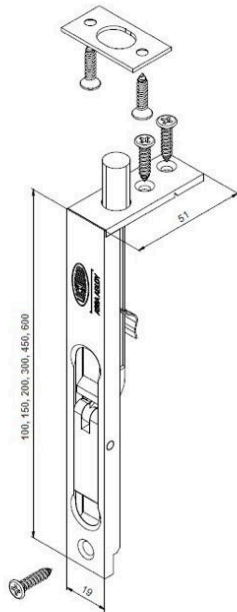

Lockwood FB - Flush Bolt - Satin Chrome

LWFB200/300SC

PRODUCT OPTIONS

Product Length: 200mm
300mm

DESCRIPTION

Lockwood Flush Bolt - Satin Chrome

Bolt - 10mm diameter
Toggle action
19mm profile
Flush mounted to suit timber doors
Material: Brass
Finish: Satin Chrome

SPECIFICATION

MPN	FB200/300SC
Brand	Lockwood
Product Width	19mm
Product Finish or Colour	Satin Chrome (SC)
Product Material	Brass
Includes Fixing Screws	Yes
Fire Tested	No
Can be Master Keyed	No
Fixing	Visible Fixed
Bolt / Latch Material	Brass
Bolt Throw	18mm
Bolt Diameter	10mm
Product Warranty	25 Years

ADDITIONAL IMAGES

Lockwood FB - Flush Bolt - Satin Chrome

Scan to view online and for additional product information , or call us on **1800 555 600**.

Print Date: 27/4/24

Lockwood FB - Flush Bolt - Satin Chrome