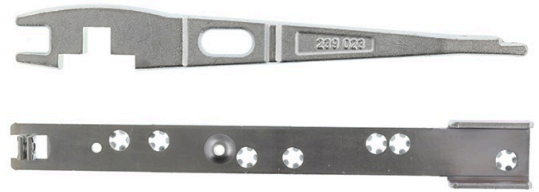

dormakaba 

dormakaba RTS85 Transom Closer Arm Assembly Only

SKU DORTS8530

MPN 85210005

DESCRIPTION

dormakaba RTS85 Transom Closer Arm Assembly

Suits Dorma TS85 transom closers
Closer arm side-load with arm channel
2 yr manufacturers warranty

SPECIFICATION

MPN 85210005
Brand dormakaba
Max Door Width 1600mm

dormakaba RTS85 Transom Closer Arm Assembly Only

Scan to view online and for additional product information , or call us on **1800 555 600**.