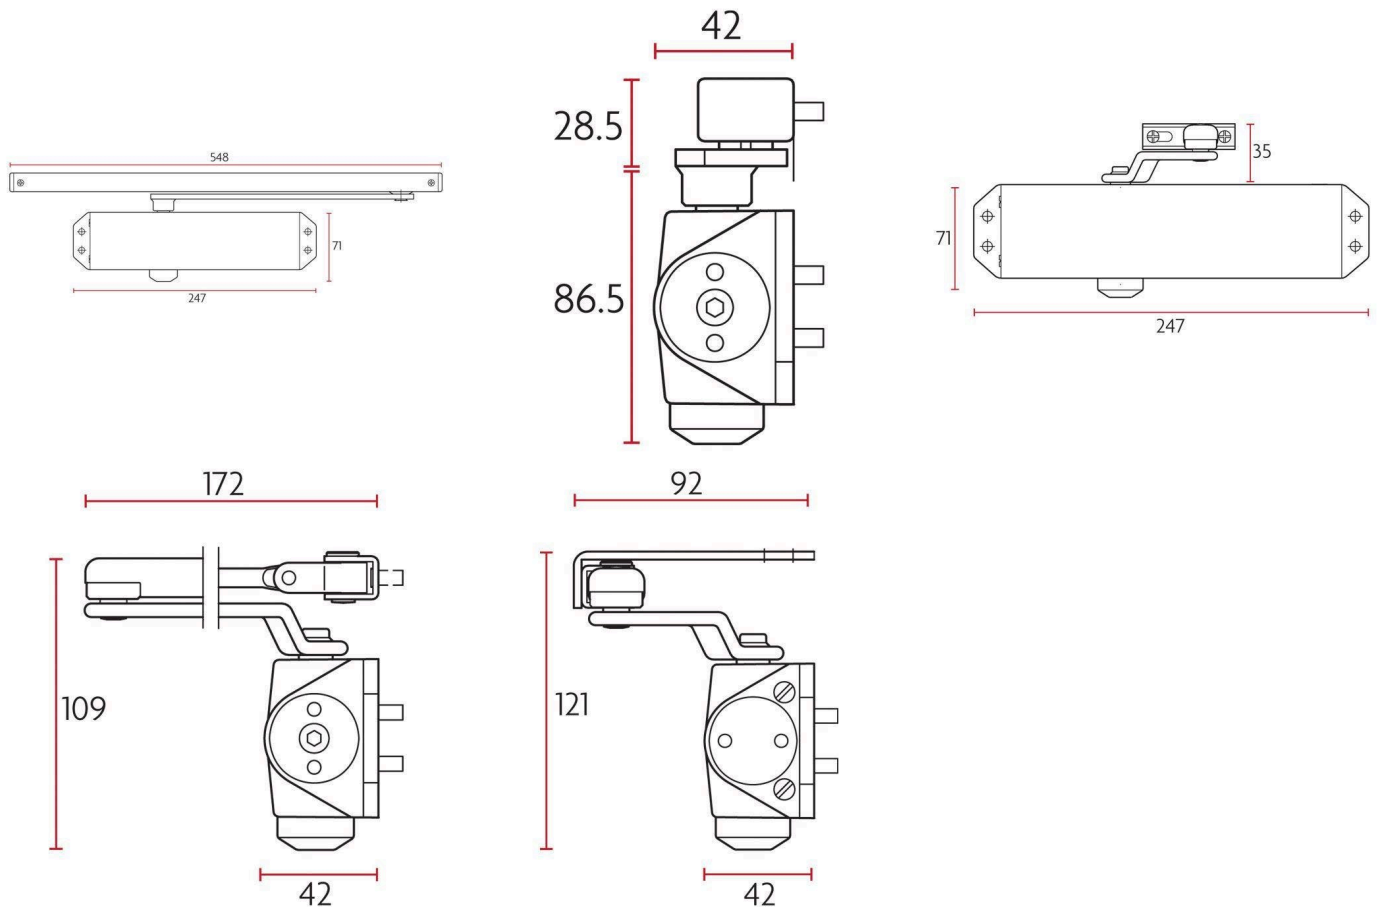

ADDITIONAL IMAGES

Sabre 625 Door Closer - Silver

Scan to view online and for additional product information , or call us on **1800 555 600**.

Print Date: 26/4/24