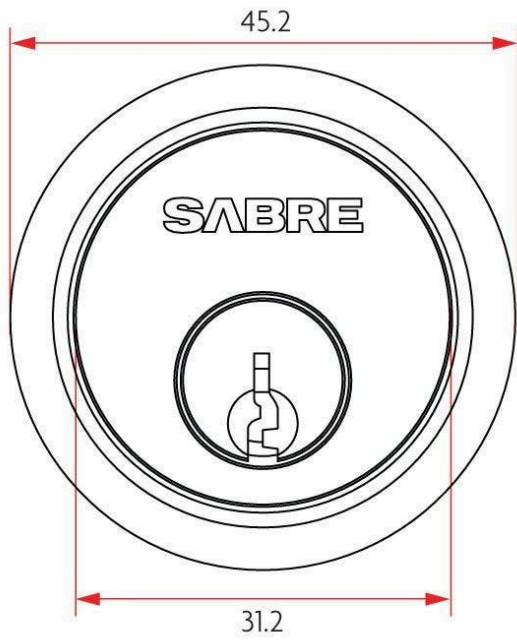

Sabre 201 Rimlock Cylinder - Satin Chrome

SAB-CYL201

PRODUCT OPTIONS

Key Number: Key #1
Key #2
Key #3
Key #4
Key #5
Key #6
Key #7
Key #8
Key #9
Keyed to Differ

DESCRIPTION

Sabre 201 Rimlock Cylinder Satin Chrome

6 Pin C4 Brass Cylinder
Satin Chrome Finish
10 year manufacturer's warranty
Keyed To Differ Option
9 Keyed Alike Options

SPECIFICATION

MPN	SAB-CYL201
Brand	Sabre
Product Diameter	29mm
Product Length	31.9mm
Product Finish or Colour	Satin Chrome (SC)
Product Material	Brass
SCEC Rating	No
Cam Type	No Cam
Cylinder Keyway	C4
Cam / Tail Length	50mm
Number of Keys Included	2
Number of Pins / Wafers	6 Pin
Product Warranty	10 Years

ADDITIONAL IMAGES

Sabre 201 Rimlock Cylinder - Satin Chrome

Scan to view online and for additional product information , or call us on **1800 555 600**.

Print Date: 23/4/24

Sabre 201 Rimlock Cylinder - Satin Chrome