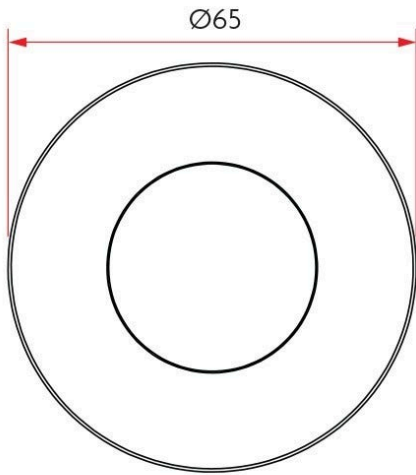

Sabre 65mm Blank Round Rose R65 - Satin Stainless Steel

SKU SAB-BR-R65-SSS

MPN SAB-BR-R65-SSS

DESCRIPTION

Sabre 65mm Blank Round Rose R65 - SSS

Dimensions: 65mm x 10mm
41mm fixing centres
Includes M4 fixing screws
Satin stainless steel finish

SPECIFICATION

MPN	SAB-BR-R65-SSS
Brand	Sabre
Projection or Length	10mm
Rose Diameter	65mm
Product Finish or Colour	Satin Stainless Steel (SSS)
Product Material	304 Stainless Steel
Includes Fixing Screws	Yes
Fire Tested	Yes
SCEC Rating	No
Handing	Non-Handed
Fixing	Concealed Fixed
Product Warranty	10 Years Mechanical

ADDITIONAL IMAGES

Sabre 65mm Blank Round Rose R65 - Satin Stainless Steel

Scan to view online and for additional product information , or call us on **1800 555 600**.

Print Date: 23/4/24

Sabre 65mm Blank Round Rose R65 - Satin Stainless Steel