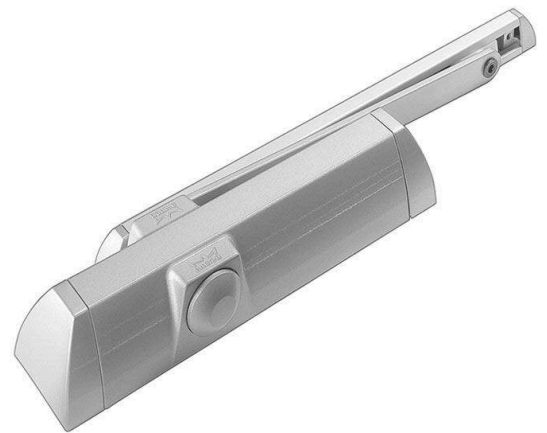

dormakaba 

dormakaba TS90 Door Closer

- Silver - Size 3-4

SKU DOTS90BC-EN3-4

MPN 10210401

DESCRIPTION

dormakaba TS90 Door Closer

Position Adjustable Size 3 (60kg/950mm wide) to 4 (80kg/1100mm wide)
 Cam action mechanism
 Fire rated
 Mechanical Hold Open device available
 Optional hold open version
 2 yr manufacturers warranty

SPECIFICATION

MPN	10210401
Brand	dormakaba
Product Width	46mm
Product Height	57mm
Product Length	246mm
Product Finish or Colour	Silver (SIL)
Product Material	Aluminium
Includes Fixing Screws	Yes
AS1428.1 Compliant	Yes
Fire Tested	Yes
Spring Strength	Size 3-4 (EN3-4)
Back Check Valve	Yes
Hold Open Type	Optional
Cam Action	Yes
Adjustable Closing Speed	Yes
Delayed Action	No
Hold Open Position	Adjustable to 140°
Arm Type	Slide Rail Track Arm
Push / Pull Side Mounting	Both
Max Door Width	1100mm
Product Warranty	2 Years

dormakaba TS90 Door Closer - Silver - Size 3-4

Scan to view online and for additional product information , or call us on **1800 555 600**.

Print Date: 28/4/24