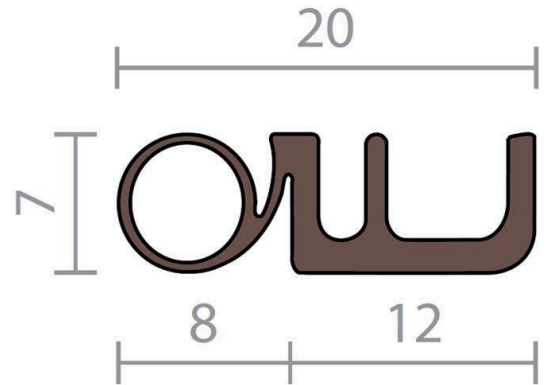

Raven RP7 Perimeter Seal - Single Door Set - 1 x 1000mm x 2 x 2100mm

RP7

PRODUCT OPTIONS

Door Seal Length: Single Door Set (1x1000mm, 2x2100mm)

Finish or Colour*: Brown (BRN)
White (WHT)

DESCRIPTION

A rigid and flexible PVC door frame seal suitable for rebated timber frames. The RP7 rigid section can be painted. Used in conjunction with Raven door bottom seals and astragals

Location: Timber head and jambs of single and double butt hinged doors.

Min/Max Gap: 0mm to 7mm (compression 1mm to 3mm).

Fixing: Nail fix. Zinc plated nails supplied.

Seal: White or brown rigid and flexible PVC. Can be painted.

Sizes: Single Door Set (1x1000mm and 2x2100mm)

Approvals

Energy NCC Pt. 3.12.3.3 & J3.4.

SPECIFICATION

MPN	R7B
Brand	Raven
Product Width	20mm
Product Height	7mm
Product Material	PVC
Includes Fixing Screws	Yes
Fire Tested	No
Acoustic Rated to AS1191 and ISO140.3	Yes
Suitable for Smoke Doors	Yes
Suitable for Door Type	Timber Doors
Bush Fire Attack Level	BAL<29
Contains Intumescent Material	No
Seal Can Be Installed	Surface Fix
Gasket Material	Flexible PVC
Min Door Gap	0mm
Max Door Gap	7mm
Self Adhesive	No
Product Warranty	2 Years