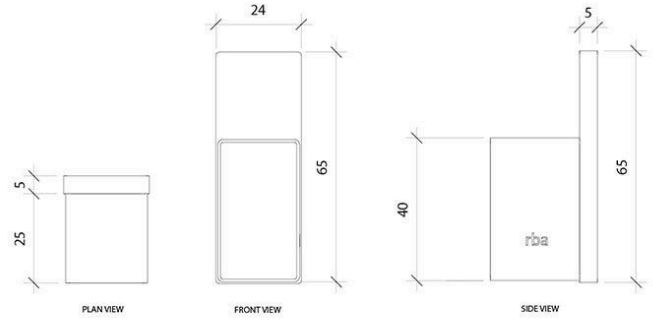

RBA1643-300(04/2020)

RBA aska Robe Hook

Scan to view online and for additional product information , or call us on **1800 555 600**.

Print Date: 27/4/24