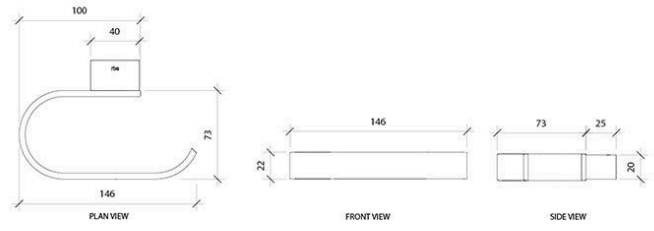

RBA1631-302(04/2020)

RBA oken Toilet Roll Holder #1

Scan to view online and for additional product information , or call us on **1800 555 600**.

Print Date: 27/4/24