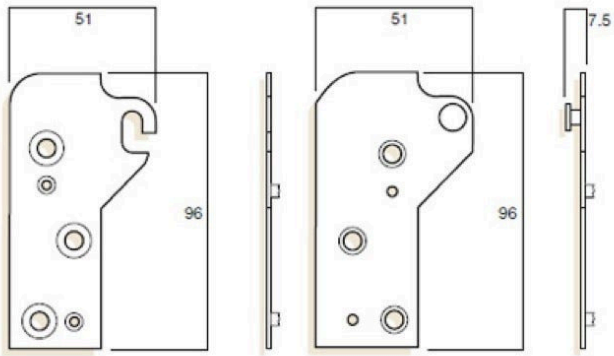

Whitco W312 Awning Window Hook Hinge

Scan to view online and for additional product information , or call us on **1800 555 600**.

Print Date: 26/4/24