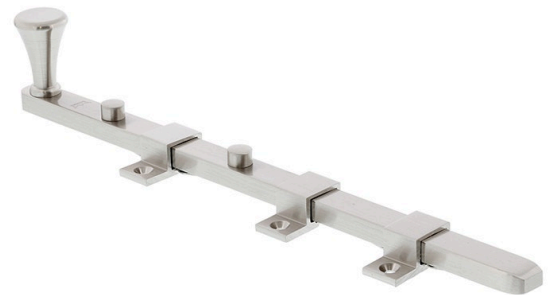

# dormakaba 2790 - Visible Fix Panic Bolt - Satin Nickle Plate - 300mm

**SKU** DO2790-300SNP

**MPN** 9400000279311

### dormakaba Panic Bolt Visible Fix Satin Nickel Plate

Length - 300mm  
50mm throw  
Satin nickel plate  
Timber fixings, saddles & floor plate supplied  
2 yr manufacturers warranty

## SPECIFICATION

<b>MPN</b>	9400000279311
<b>Brand</b>	dormakaba
<b>Product Length</b>	300mm
<b>Product Finish or Colour</b>	Satin Nickel (SN)
<b>Product Material</b>	Brass
<b>Bolt / Latch Material</b>	Brass
<b>Includes Fixing Screws</b>	Yes
<b>Fire Tested</b>	No
<b>Fixing</b>	Visible Fixed
<b>Bolt Throw</b>	50mm
<b>Bolt Diameter</b>	16mm x 9.5mm
<b>Number of Saddles</b>	2
<b>Product Warranty</b>	2 Years

**dormakaba 2790 - Visible Fix Panic Bolt - Satin Nickle Plate - 300mm**  
Scan to view online and for additional product information , or call us on **1800 555 600**.

Print Date: 28/4/24