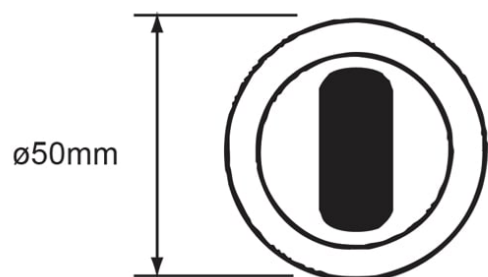

Legge 6007 Turn Snib Round - Satin Chrome

Scan to view online and for additional product information , or call us on **1800 555 600**.

Print Date: 27/4/24