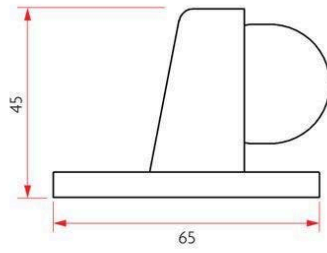

Sabre 250 Door Stop - Floor Mounted - Black

Scan to view online and for additional product information , or call us on **1800 555 600**.

Print Date: 17/4/24