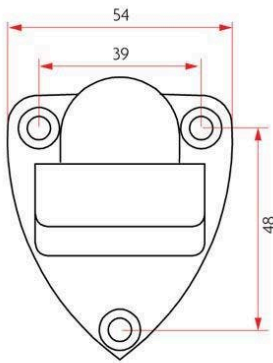

Sabre 250 Door Stop - Floor Mounted - Black

Scan to view online and for additional product information , or call us on **1800 555 600**.

Print Date: 17/4/24