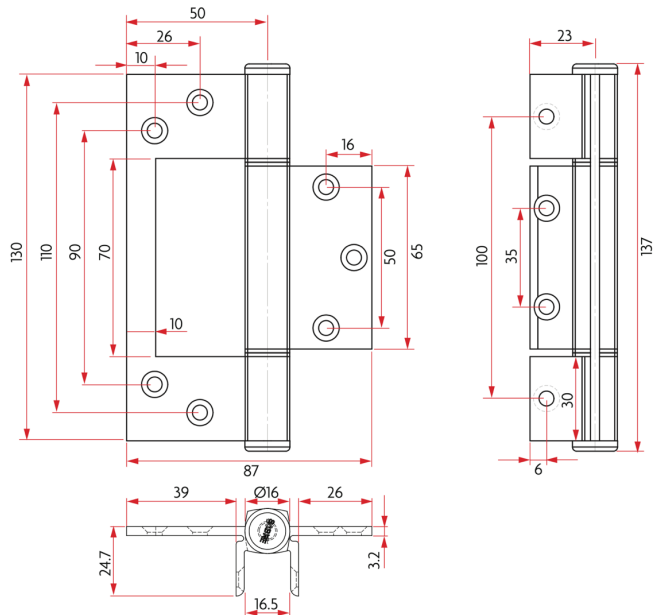

SABRE
ARCHITECTURAL

Sabre Heavy Duty Aluminium Fast Fix Hinge - Aluminium Door - Black - 130mm

SKU SAB-HA104FF-BLK

MPN SAB-HA104FF-BLK

DESCRIPTION

Suitable for aluminium frames and doors.

Screws included: 11 x 10g x 13mm undercut self-drilling screws.

SPECIFICATION

MPN	SAB-HA104FF-BLK
Brand	Sabre
Product Height	130mm
Product Width	87mm
Hinge Thickness	3.2mm
Product Finish or Colour	Black (BLK)
Product Material	T6 Aluminium
Includes Fixing Screws	Yes
Hinge Bearing Type	Flanged Nylon
Fixed / Loose Pin	Fixed
Product Warranty	10 Years

ADDITIONAL IMAGES

Sabre Heavy Duty Aluminium Fast Fix Hinge - Aluminium Door - Black - 130mm
Scan to view online and for additional product information , or call us on **1800 555 600**.

Print Date: 28/4/24