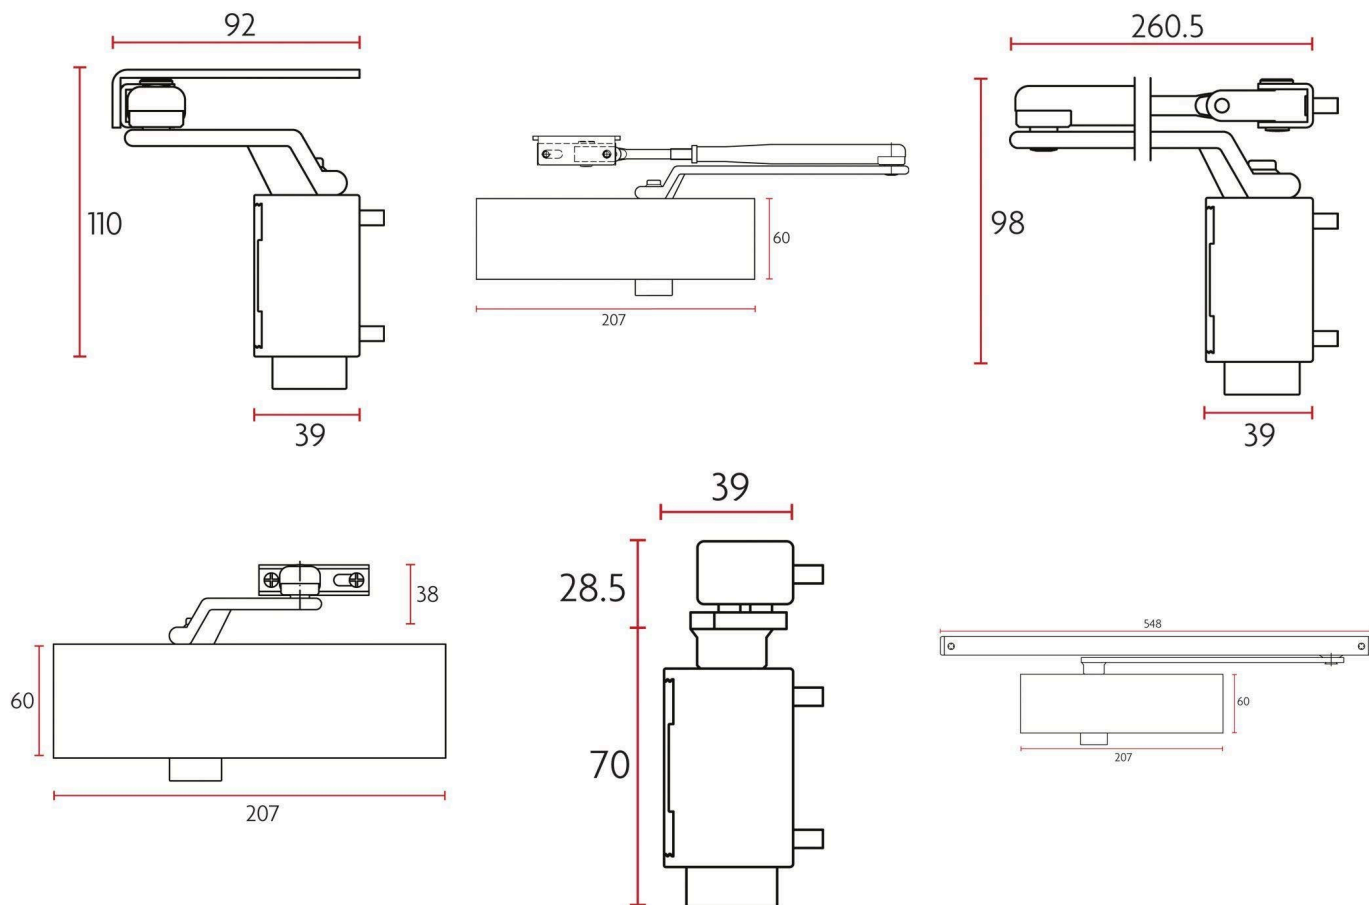

SABRE®

SABRE 732 Door Closer - Silver

SKU SAB-DC732-SIL

MPN SAB-DC732-SIL

DESCRIPTION

SABRE 732 Position Adjustable Door Closer Standard Arm Silver

Suitable for doors 850mm - 1100mm
 Position Adjustable size 2/3/4
 Adjustable Back Check
 40kg - 80kg door weight
 180 degree opening
 Fire Rated
 10yr manufacturer's warranty
 Parallel arm bracket included
 Can be used with track arm (Order separately)

SPECIFICATION

MPN	SAB-DC732-SIL
Brand	SABRE
Product Width	39mm
Product Height	60mm
Product Warranty	10 Years
Product Length	207mm
Product Finish or Colour	Silver (SIL)
Product Material	Extruded Aluminium
Includes Fixing Screws	Yes
AS1428.1 Compliant	No
Fire Tested	Yes
Spring Strength	Size 2-4 (EN2-4)
Back Check Valve	Yes
Hold Open Type	Optional
Cam Action	No
Adjustable Closing Speed	Yes
Delayed Action	No
Arm Type	Standard Arm
Push / Pull Side Mounting	Both
Includes PA Bracket	Yes

SABRE 732 Door Closer - Silver

Scan to view online and for additional product information , or call us on **1800 555 600**.

Print Date: 17/1/25

Max Door Width 1100mm

ADDITIONAL IMAGES

SABRE 732 Door Closer - Silver