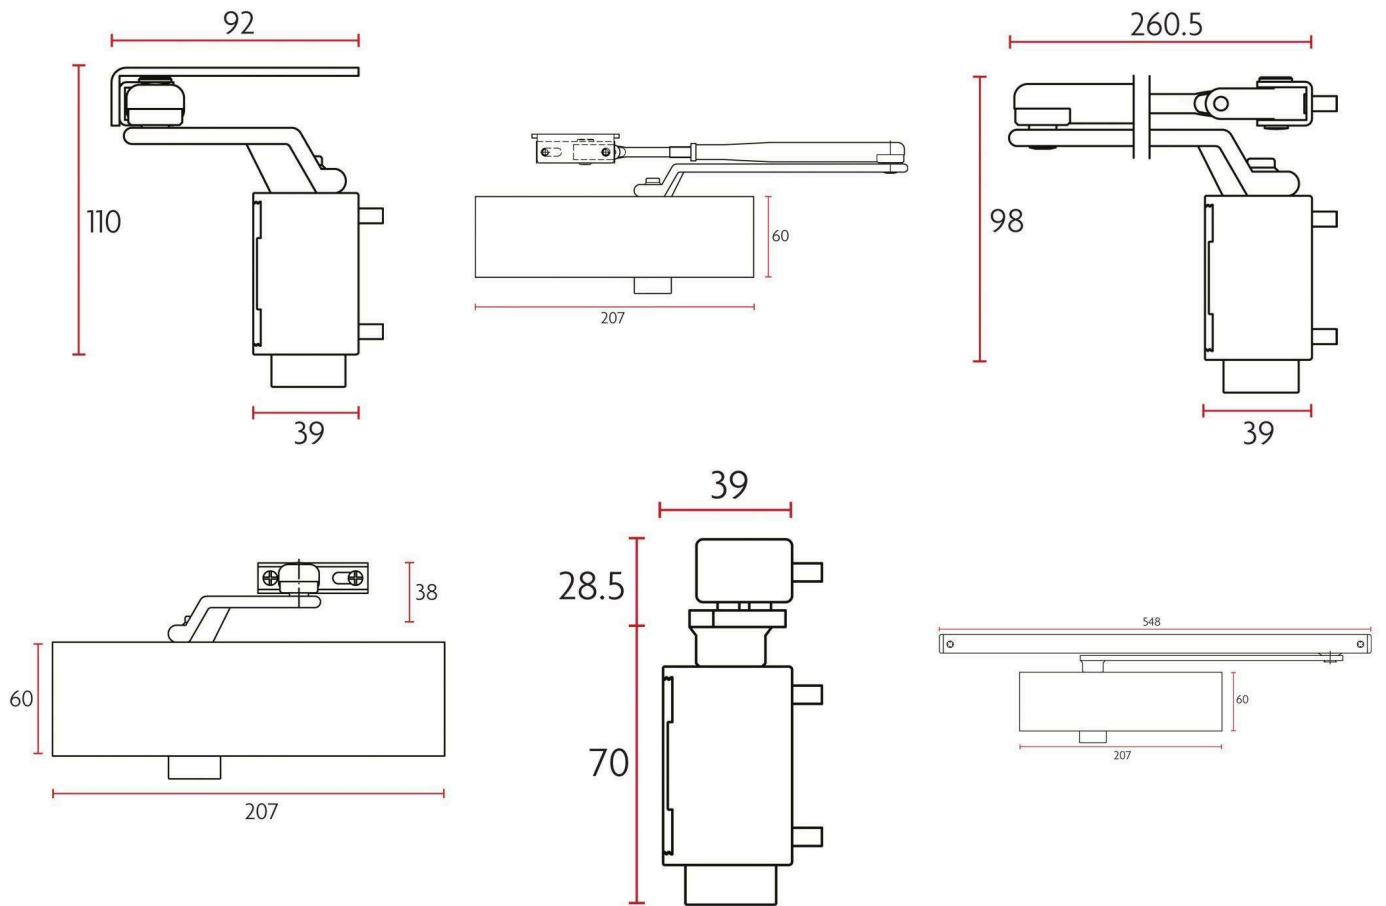

ADDITIONAL IMAGES

Sabre 732 Door Closer - Silver

Scan to view online and for additional product information , or call us on **1800 555 600**.

Print Date: 17/4/24