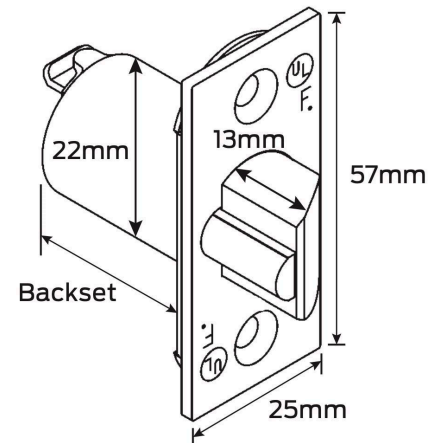

Legge G2 Deadlatch - Latch Only - Satin Chrome Plate - 127mm

SKU LGG3-127DLS

MPNG3-127DLS

DESCRIPTION

Backset: 127mm

SPECIFICATION

MPN	G3-127DLS
Brand	Legge
Product Finish or Colour	Satin Chrome (SC)
Product Material	Varied Metals
Lock Backset	127mm
Includes Fixing Screws	Yes
Bolt / Latch Material	Stainless Steel
Product Warranty	10 Years

Legge G2 Deadlatch - Latch Only - Satin Chrome Plate - 127mm

Scan to view online and for additional product information , or call us on **1800 555 600**.

Print Date: 27/4/24