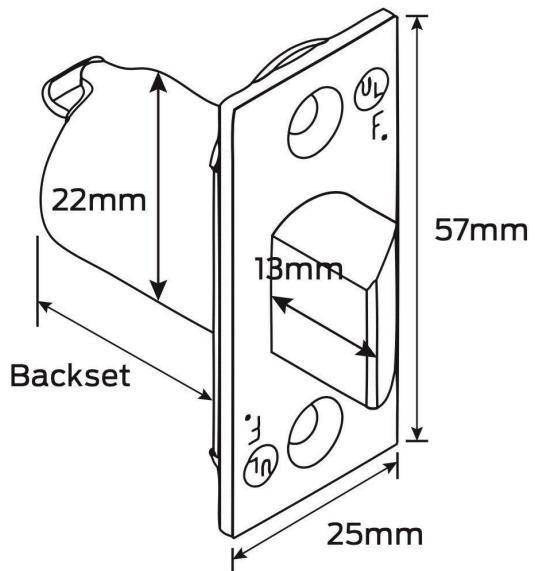

### DESCRIPTION

Backset: 60mm

### SPECIFICATION

<b>MPN</b>	G2-60DLS
<b>Brand</b>	Legge
<b>Product Finish or Colour</b>	Satin Chrome (SC)
<b>Product Material</b>	Varied Metals
<b>Lock Backset</b>	60mm
<b>Includes Fixing Screws</b>	Yes
<b>Bolt / Latch Material</b>	Stainless Steel
<b>Product Warranty</b>	10 Years

### ADDITIONAL IMAGES

**Legge G2 Deadlatch - Latch Only - Satin Chrome Plate - 60mm**

Scan to view online and for additional product information , or call us on **1800 555 600**.

Print Date: 29/4/24

**Legge G2 Deadlatch - Latch Only - Satin Chrome Plate - 60mm**  
Scan to view online and for additional product information , or call us on **1800 555 600**.