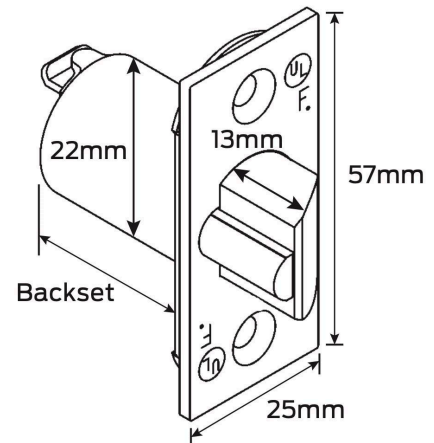

## Legge G2 Deadlatch - Latch Only - Satin Chrome Plate - 60mm

SKU LGG2-60DLS

MPNG2-60DLS

### DESCRIPTION

Backset: 60mm

### SPECIFICATION

<b>MPN</b>	G2-60DLS
<b>Brand</b>	Legge
<b>Product Finish or Colour</b>	Satin Chrome (SC)
<b>Product Material</b>	Varied Metals
<b>Lock Backset</b>	60mm
<b>Includes Fixing Screws</b>	Yes
<b>Bolt / Latch Material</b>	Stainless Steel
<b>Product Warranty</b>	10 Years