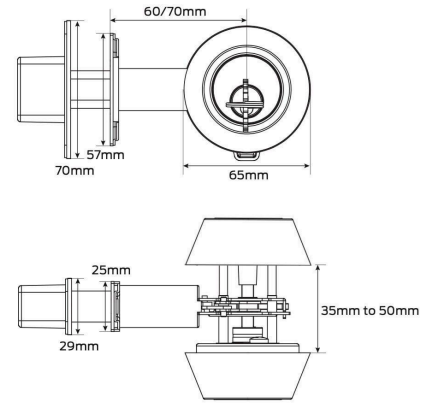

ADDITIONAL IMAGES

Legge G2 Sparta Double Cylinder Deadbolt - Matte Black

Scan to view online and for additional product information , or call us on **1800 555 600**.

Print Date: 27/4/24