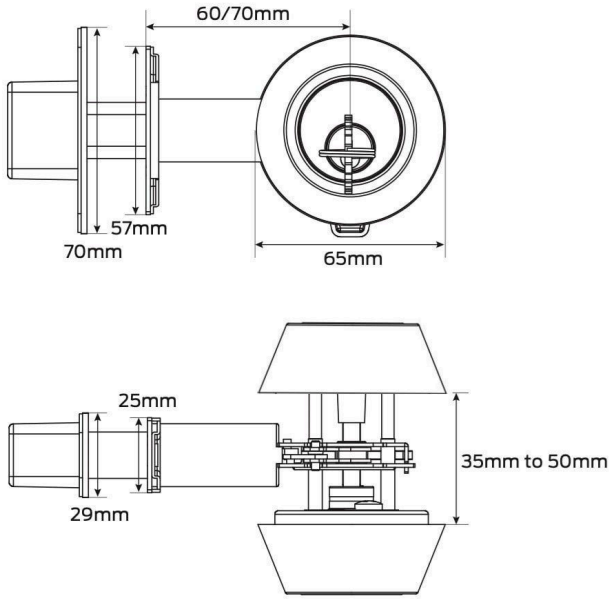

Non-handed

The 10 year warranty provides specifiers and users with assured quality and performance

SPECIFICATION

MPN	G2BOLTDCS
Brand	Legge
Product Diameter	65mm
Product Finish or Colour	Satin Chrome (SC)
Product Material	Varied Metals
Lock Backset	70mm
Includes Fixing Screws	Yes
Bolt / Latch Material	Stainless Steel
Includes Cylinder	Yes
Includes Strike Plate	Yes
Cylinder Keyway	Schlage C6 and C4
Can Be Rekeyed	Yes
Lockable	Yes
Number of Pins / Wafers	6 Pin
Min Door Thickness	35mm
Max Door Thickness	50mm
Rose Diameter	65mm
Product Warranty	10 Years

Legge G2 Sparta Double Cylinder Deadbolt - Satin Chrome Plate

Scan to view online and for additional product information , or call us on **1800 555 600**.

Print Date: 26/4/24

ADDITIONAL IMAGES

Legge G2 Sparta Double Cylinder Deadbolt - Satin Chrome Plate
Scan to view online and for additional product information , or call us on **1800 555 600**.