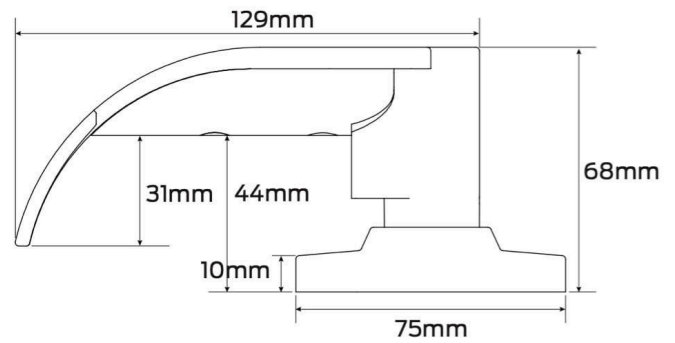

Can be Master Keyed	Yes
Lockable	Yes
Has Deadlatching	Yes
Includes Strike Plate	Yes
Cylinder Keyway	C6 or C4
Max Door Thickness	50mm
Number of Pins / Wafers	6 Pin
Number of Keys Included	2
Min Door Thickness	35mm
Product Warranty	10 Years

ADDITIONAL IMAGES

Legge G2 Sparta Lever Double Cylinder Entrance Lockset - Matte Black
Scan to view online and for additional product information , or call us on **1800 555 600**.

Print Date: 28/4/24