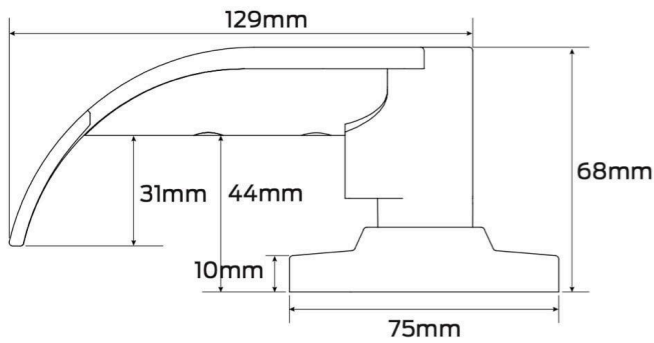

Can be Master Keyed	Yes
Lockable	Yes
Has Deadlatching	Yes
Includes Strike Plate	Yes
Cylinder Keyway	C6 or C4
Max Door Thickness	50mm
Number of Pins / Wafers	6 Pin
Number of Keys Included	2
Min Door Thickness	35mm
Product Warranty	10 Years

ADDITIONAL IMAGES

Legge G2 Sparta Lever Double Cylinder Entrance Lockset - Satin Chrome
Scan to view online and for additional product information , or call us on **1800 555 600**.

Print Date: 27/4/24