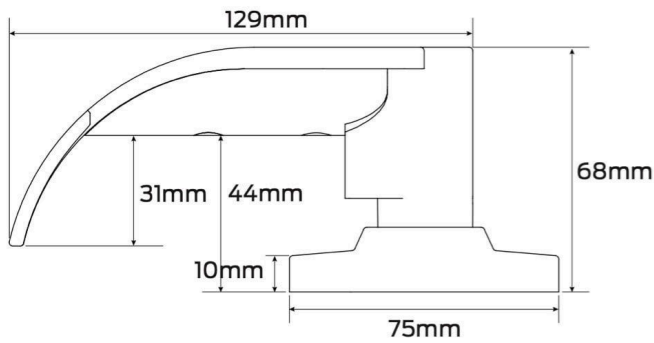

Can be Master Keyed	Yes
Lockable	Yes
Has Deadlatching	Yes
Includes Strike Plate	Yes
Cylinder Keyway	C6 or C4
Max Door Thickness	50mm
Number of Pins / Wafers	6 Pin
Number of Keys Included	2
Min Door Thickness	35mm
Product Warranty	10 Years

ADDITIONAL IMAGES

Legge G2 Sparta Lever Entrance Lockset - Satin Chrome

Scan to view online and for additional product information , or call us on **1800 555 600**.

Print Date: 27/4/24