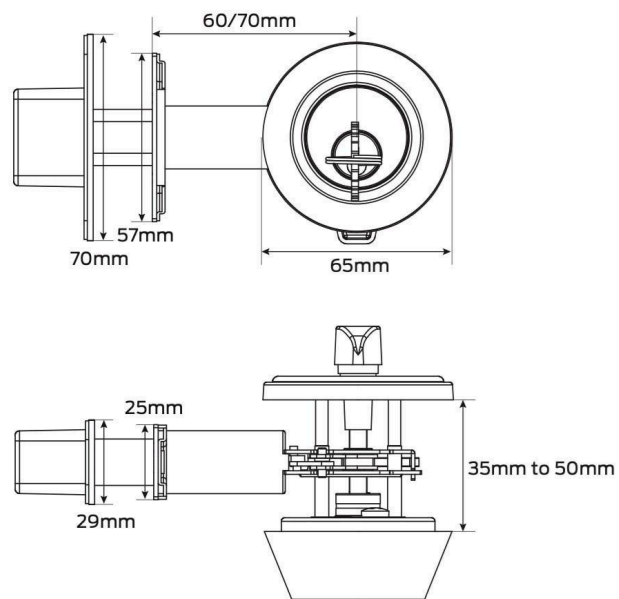

Non-handed

The 10 year warranty provides specifiers and users with assured quality and performance

SPECIFICATION

MPN	G2BOLTSCS
Brand	Legge
Product Diameter	65mm
Product Finish or Colour	Satin Chrome (SC)
Product Material	Varied Metals
Lock Backset	70mm
Includes Fixing Screws	Yes
Bolt / Latch Material	Stainless Steel
Includes Cylinder	Yes
Includes Strike Plate	Yes
Cylinder Keyway	Schlage C6 and C4
Can Be Rekeyed	Yes
Lockable	Yes
Number of Pins / Wafers	6 Pin
Min Door Thickness	35mm
Max Door Thickness	50mm
Rose Diameter	65mm
Product Warranty	10 Years

Legge G2 Sparta Single Cylinder Deadbolt - Satin Chrome Plate

Scan to view online and for additional product information , or call us on **1800 555 600**.

Print Date: 27/4/24

ADDITIONAL IMAGES

Legge G2 Sparta Single Cylinder Deadbolt - Satin Chrome Plate
Scan to view online and for additional product information , or call us on **1800 555 600**.