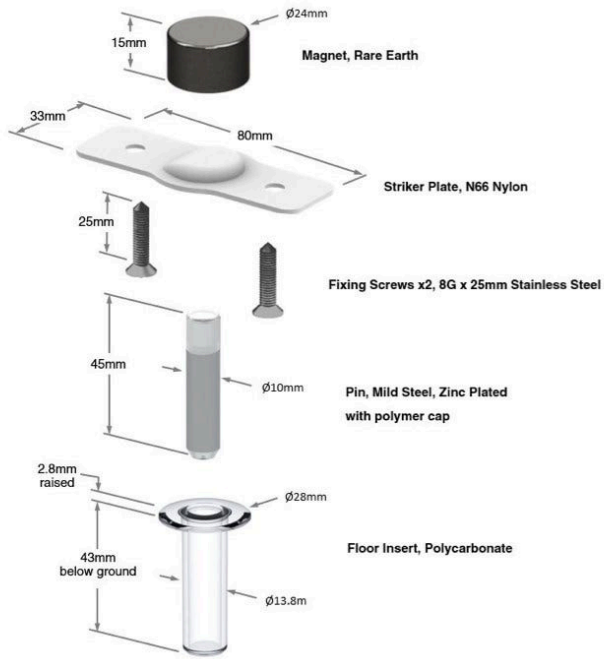

Fantom Barn Door Stop -Sliding - Floor and Door Mounted - Black
Scan to view online and for additional product information , or call us on **1800 555 600**.

Print Date: 1/5/24