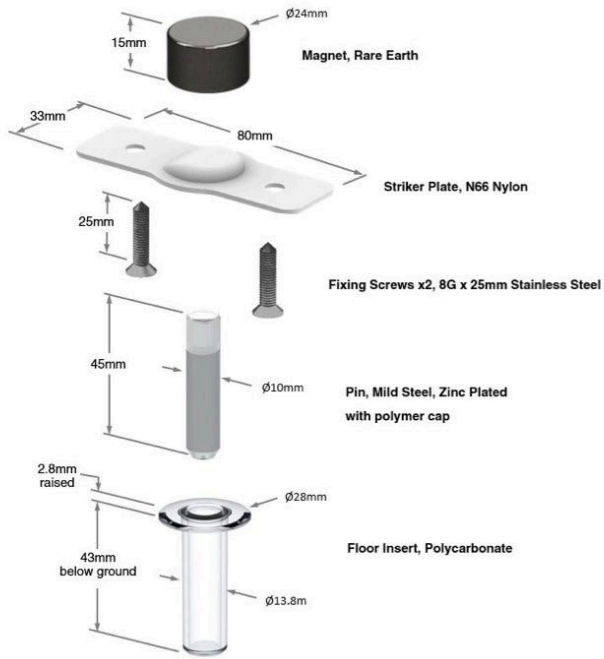

Fantom Barn Door Stop -Sliding - Floor and Door Mounted - Satin Chrome
Scan to view online and for additional product information , or call us on **1800 555 600**.

Print Date: 2/5/24