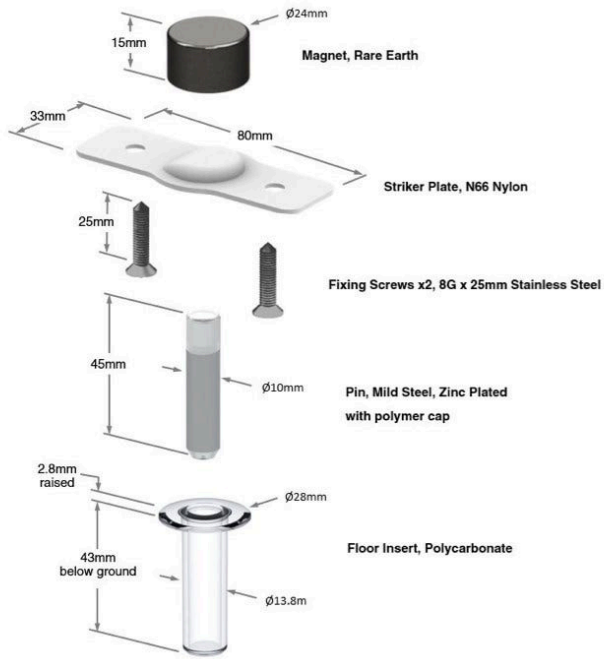

Fantom Barn Door Stop -Sliding - Floor and Door Mounted - White
Scan to view online and for additional product information , or call us on **1800 555 600**.

Print Date: 2/5/24