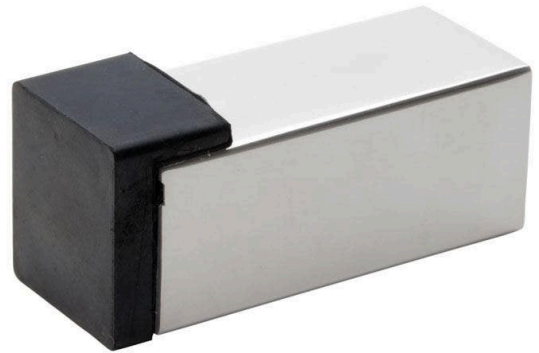

NOVAS

Novas NH700 Door Stop - Wall Mounted - Satin Stainless Steel

SKU NH700SSS

MPN700SSS

DESCRIPTION

Novas NH700 Door Stop Satin Stainless Steel

56mm projection
25mm x 22mm
Skirting mounted

SPECIFICATION

MPN	700SSS
Brand	Novas
Product Height	25mm
Product Width	22mm
Projection or Length	56mm
Product Finish or Colour	Satin Stainless Steel (SSS)
Product Material	304 Stainless Steel
Includes Fixing Screws	Yes
Product Warranty	25 Years

Novas NH700 Door Stop - Wall Mounted - Satin Stainless Steel

Scan to view online and for additional product information , or call us on **1800 555 600**.

Print Date: 18/4/24