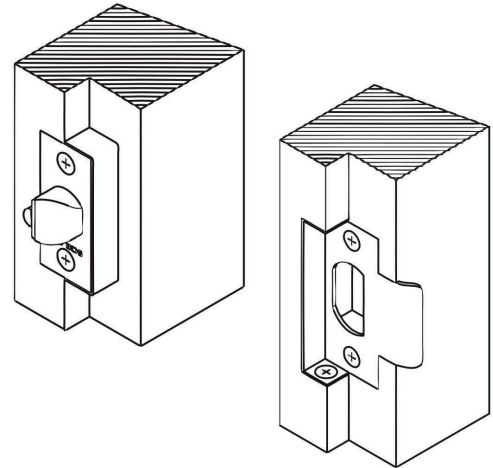

Legge A902-642 Rebate Kit - Satin Chrome

SKU LGL23641

MPNL23641

DESCRIPTION

This kit adapts latches and strikes for 13mm rebated door and frame preparations.

10 yr manufacturers warranty

SPECIFICATION

MPN	L23641
Brand	Legge
Product Finish or Colour	Satin Chrome (SC)
Product Material	Varied Metals
Includes Fixing Screws	Yes
Suits Rebated Doors	Yes
Product Warranty	10 Years