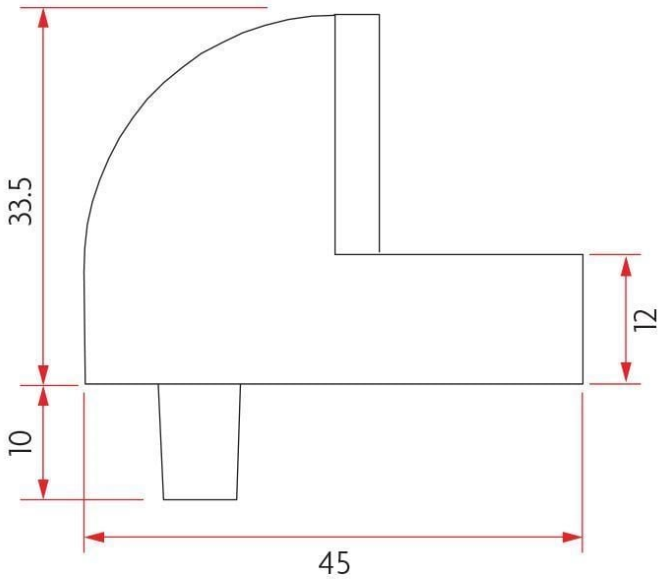

SABRE
ARCHITECTURAL

Sabre 290 Door Stop - Floor Mounted - Chrome Plate - Extended Height by 10mm

SKU SAB-DS290R-CP

MPN SAB-DS290R-CP

DESCRIPTION

45mm diameter & 33.5mm height.

SPECIFICATION

MPN	SAB-DS290R-CP
Brand	Sabre
Product Height	65mm
Product Width	54mm
Projection or Length	45mm
Product Finish or Colour	Black (BLK)
Product Material	Zinc
Includes Fixing Screws	Yes
Product Warranty	1 Year

ADDITIONAL IMAGES

Sabre 290 Door Stop - Floor Mounted - Chrome Plate - Extended Height by 10mm
Scan to view online and for additional product information , or call us on **1800 555 600**.

Print Date: 29/4/24

Sabre 290 Door Stop - Floor Mounted - Chrome Plate - Extended Height by 10mm
Scan to view online and for additional product information , or call us on **1800 555 600**.

Print Date: 29/4/24