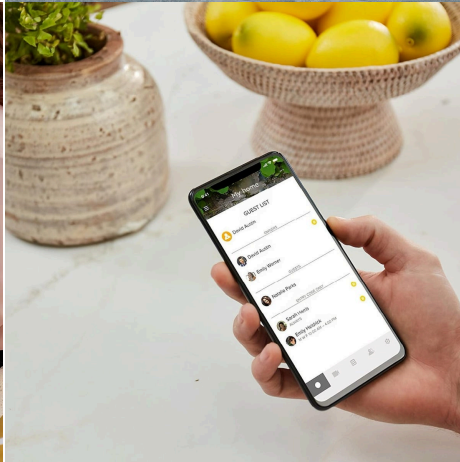

Yale Unity Smart Entrance Dead Lock - Matte Black

Scan to view online and for additional product information , or call us on **1800 555 600**.

Print Date: 28/4/24

copied.

The Yale Unity Entrance Digital Dead Lock supports Apple HomeKit out of the box. Purchase with the **Yale Connect Plus Bridge** to add support for Amazon Alexa, Google Home, and Samsung SmartThings.

SPECIFICATION

MPN	YUR/DEL/1/MBK
Brand	Yale
Product Height	223mm
Product Width	68mm
Projection or Length	62mm
Product Finish or Colour	Matte Black (MB)
Lock Backset	60mm, 70mm
Includes Fixing Screws	Yes
AS1428.1 Compliant	No
Includes Strike Plate	Yes
Bluetooth	Yes
Wi-Fi	Optional
Operated by Card	Yes
Operated by App	Yes
Pin Code Ability	No
Works with Amazon Alexa	No
Works with Apple Home	Yes
Works with Google Home	No
Auto Locking	Yes
Remote Unlocking	No
IP Rating	IP54
Handing	Non-Handed
Bolt / Latch Material	Brass
Min Door Thickness	35mm
Max Door Thickness	60mm
Key Override	No
Lockable	Yes
Finger Print Scanning	No
Has Camera	No
Audit Trails	Yes
Emergency Power Port	Yes
LED Indicating Lights	Yes
Low Battery Warning	Yes
Supports 3 Point Locking	No
Product Warranty	1 Year
Suitable for	Residential

ADDITIONAL IMAGES

Yale Unity Smart Entrance Dead Lock - Matte Black

Scan to view online and for additional product information , or call us on **1800 555 600**.

Print Date: 28/4/24

Door position sensor Retrofit latch plate