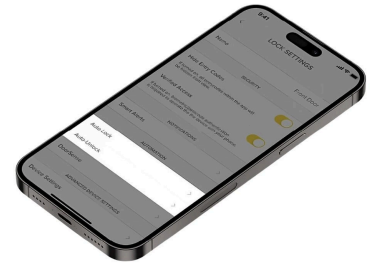

Controllable by either the Yale Home APP, key card or Yale Smart Keypad*, the Unity Entrance Lock provides you with a range of options to control your lock. The Yale Home APP allows you to lock and unlock your door, grant access to others and keep track of visitor access, all via your smartphone. Grant users one time access, access for a set period of time or a date range, avoiding any lost keys or having your keys stolen or

Yale Unity Smart Entrance Dead Lock - Matte Black

Scan to view online and for additional product information , or call us on **1800 555 600**.

Print Date: 28/4/24

copied.

The Yale Unity Entrance Digital Dead Lock supports Apple HomeKit out of the box. Purchase with the **Yale Connect Plus Bridge** to add support for Amazon Alexa, Google Home, and Samsung SmartThings.

SPECIFICATION

MPN	YUR/DEL/1/MBK
Brand	Yale
Product Height	223mm
Product Width	68mm
Projection or Length	62mm
Product Finish or Colour	Matte Black (MB)
Lock Backset	60mm, 70mm
Includes Fixing Screws	Yes
AS1428.1 Compliant	No
Includes Strike Plate	Yes
Bluetooth	Yes
Wi-Fi	Optional
Operated by Card	Yes
Operated by App	Yes
Pin Code Ability	No
Works with Amazon Alexa	No
Works with Apple Home	Yes
Works with Google Home	No
Auto Locking	Yes
Remote Unlocking	No
IP Rating	IP54
Handing	Non-Handed
Bolt / Latch Material	Brass
Min Door Thickness	35mm
Max Door Thickness	60mm
Key Override	No
Lockable	Yes
Finger Print Scanning	No
Has Camera	No
Audit Trails	Yes
Emergency Power Port	Yes
LED Indicating Lights	Yes
Low Battery Warning	Yes
Supports 3 Point Locking	No
Product Warranty	1 Year
Suitable for	Residential

ADDITIONAL IMAGES

Yale Unity Smart Entrance Dead Lock - Matte Black

Scan to view online and for additional product information , or call us on **1800 555 600**.

Print Date: 28/4/24

Door position sensor Retrofit latch plate