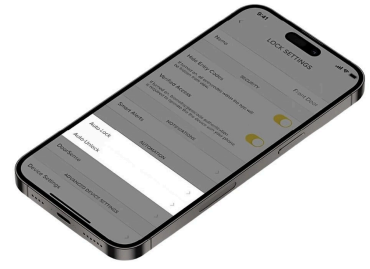

Controllable by either the Yale Home APP, key card or Yale Smart Keypad*, the Unity Entrance Lock provides you with a range of options to control your lock. The Yale Home APP allows you to lock and unlock your door, grant access to others and keep track of visitor access, all via your smartphone. Grant users one time access, access for a set period of time or a date range, avoiding any lost keys or having your keys stolen or

Yale Unity Smart Entrance Dead Lock - Silver

Scan to view online and for additional product information , or call us on **1800 555 600**.

Print Date: 28/4/24

copied.

The Yale Unity Entrance Digital Dead Lock supports Apple HomeKit out of the box. Purchase with the **Yale Connect Plus Bridge** to add support for Amazon Alexa, Google Home, and Samsung SmartThings.

SPECIFICATION

MPN	YUR/DEL/1/SIL
Brand	Yale
Product Height	223mm
Product Width	68mm
Projection or Length	62mm
Product Finish or Colour	Silver (SIL)
Lock Backset	60mm, 70mm
Includes Fixing Screws	Yes
AS1428.1 Compliant	No
Includes Cylinder	No
Includes Strike Plate	Yes
Bluetooth	Yes
Wi-Fi	Optional
Operated by Card	Yes
Operated by App	Yes
Pin Code Ability	No
Works with Amazon Alexa	No
Works with Apple Home	Yes
Works with Google Home	No
Auto Locking	Yes
Remote Unlocking	No
IP Rating	IP54
Handing	Non-Handed
Bolt / Latch Material	Brass
Battery Type	AA
Min Door Thickness	35mm
Max Door Thickness	60mm
Key Override	No
Lockable	Yes
Finger Print Scanning	No
Has Camera	No
Audit Trails	Yes
Emergency Power Port	Yes
LED Indicating Lights	Yes
Low Battery Warning	Yes
Supports 3 Point Locking	No
Product Warranty	1 Year
Suitable for	Residential

Yale Unity Smart Entrance Dead Lock - Silver

Scan to view online and for additional product information , or call us on **1800 555 600**.

Print Date: 28/4/24

ADDITIONAL IMAGES

Door position sensor Retrofit latch plate