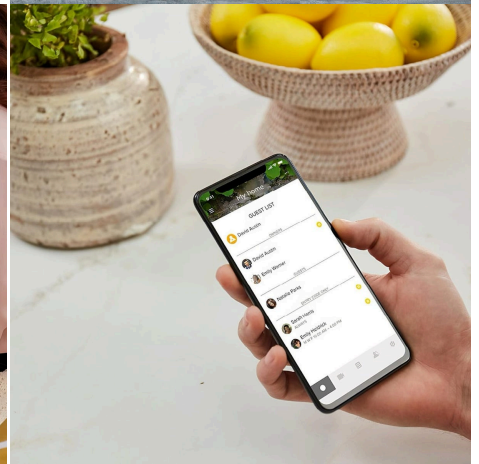

Product Warranty
Suitable for

1 Year
Residential

ADDITIONAL IMAGES

Yale Unity Entrance Smart Dead Lock with Connect Plus Bridge - Matte Black
Scan to view online and for additional product information , or call us on **1800 555 600**.

Print Date: 28/4/24