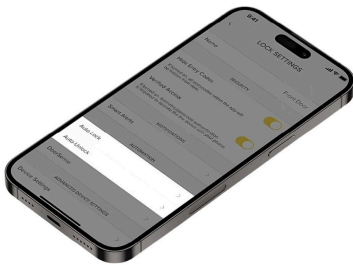

Product Warranty
Suitable for

1 Year
Residential

ADDITIONAL IMAGES

Door position sensor   Retrofit latch plate