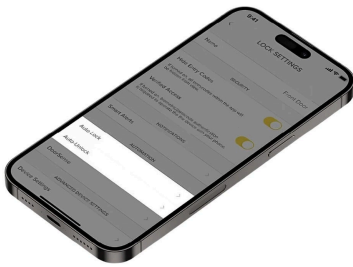

Scan to view online and for additional product information , or call us on **1800 555 600**.

Print Date: 28/4/24

your lock. The Yale Home APP allows you to lock and unlock your door, grant access to others and keep track of visitor access, all via your smartphone. Grant users one time access, access for a set period of time or a date range, avoiding any lost keys or having your keys stolen or copied.

The Unity Entrance Lock with Connect PLUS Bridge allows you to access your lock from wherever you are. Allowing you to lock and unlock, change PIN codes and lock settings remotely. The Yale Connect PLUS Bridge allows 'Works with' ability, integrating into your Apple, Google, Samsung or Alexa smart home hubs.

SPECIFICATION

MPN	YUR/DEL/PBDG/SIL
Brand	Yale
Product Height	223mm
Product Width	68mm
Projection or Length	62mm
Product Finish or Colour	Silver (SIL)
Lock Backset	60mm, 70mm
Includes Fixing Screws	Yes
AS1428.1 Compliant	No
Includes Strike Plate	Yes
Bluetooth	Yes
Wi-Fi	Yes*
Operated by Card	Yes
Operated by App	Yes
Pin Code Ability	No
Works with Amazon Alexa	Yes
Works with Apple Home	Yes
Works with Google Home	Yes
Auto Locking	Yes
Remote Unlocking	Yes
IP Rating	IP54
Handing	Non-Handed
Bolt / Latch Material	Brass
Battery Type	AA
Min Door Thickness	35mm
Max Door Thickness	60mm
Finger Print Scanning	No
Has Camera	No
Audit Trails	Yes
Emergency Power Port	Yes
LED Indicating Lights	Yes
Low Battery Warning	Yes
Supports 3 Point Locking	No
Product Warranty	1 Year
Suitable for	Residential

Yale Unity Entrance Smart Dead Lock with Connect Plus Bridge - Silver
Scan to view online and for additional product information , or call us on **1800 555 600**.

Print Date: 28/4/24

ADDITIONAL IMAGES

Door position sensor
Retrofit latch plate