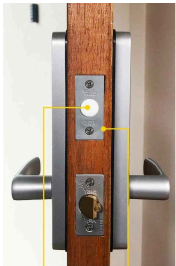

The Unity Entrance Lock with Connect PLUS Bridge allows you to access your lock from wherever you are. Allowing you to lock and unlock, change PIN codes and lock settings remotely. The Yale Connect PLUS Bridge allows 'Works with' ability, integrating into your Apple, Google, Samsung or Alexa smart home hubs.

SPECIFICATION

MPN	YUR/DEL/PBDG/SIL
Brand	Yale
Product Height	223mm
Product Width	68mm
Projection or Length	62mm
Product Finish or Colour	Silver (SIL)
Lock Backset	60mm, 70mm
Includes Fixing Screws	Yes
AS1428.1 Compliant	No
Includes Strike Plate	Yes
Bluetooth	Yes
Wi-Fi	Yes*
Operated by Card	Yes
Operated by App	Yes
Pin Code Ability	No
Works with Amazon Alexa	Yes
Works with Apple Home	Yes
Works with Google Home	Yes
Auto Locking	Yes
Remote Unlocking	Yes
IP Rating	IP54
Handing	Non-Handed
Bolt / Latch Material	Brass
Battery Type	AA
Min Door Thickness	35mm
Max Door Thickness	60mm
Finger Print Scanning	No
Has Camera	No
Audit Trails	Yes
Emergency Power Port	Yes
LED Indicating Lights	Yes
Low Battery Warning	Yes
Supports 3 Point Locking	No
Product Warranty	1 Year
Suitable for	Residential

Yale Unity Entrance Smart Dead Lock with Connect Plus Bridge - Silver
Scan to view online and for additional product information , or call us on **1800 555 600**.

Print Date: 28/4/24

ADDITIONAL IMAGES

Door position sensor
Retrofit latch plate