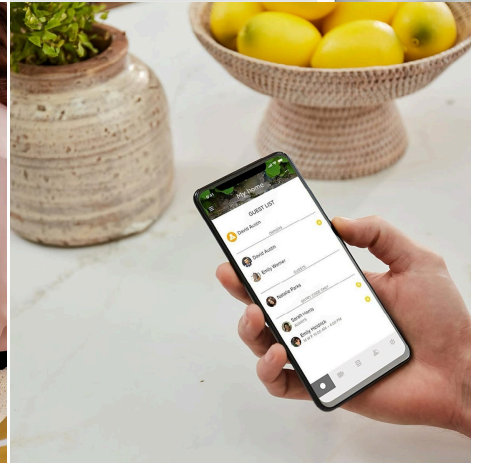

Scan to view online and for additional product information , or call us on **1800 555 600**.

Print Date: 28/4/24

your lock. The Yale Home APP allows you to lock and unlock your door, grant access to others and keep track of visitor access, all via your smartphone. Grant users one time access, access for a set period of time or a date range, avoiding any lost keys or having your keys stolen or copied.

The Unity Entrance Lock with Connect PLUS Bridge allows you to access your lock from wherever you are. Allowing you to lock and unlock, change PIN codes and lock settings remotely. The Yale Connect PLUS Bridge allows 'Works with' ability, integrating into your Apple, Google, Samsung or Alexa smart home hubs.

SPECIFICATION

MPN	YUR/DEL/PBDG/SIL
Brand	Yale
Product Height	223mm
Product Width	68mm
Projection or Length	62mm
Product Finish or Colour	Silver (SIL)
Lock Backset	60mm, 70mm
Includes Fixing Screws	Yes
AS1428.1 Compliant	No
Includes Strike Plate	Yes
Bluetooth	Yes
Wi-Fi	Yes*
Operated by Card	Yes
Operated by App	Yes
Pin Code Ability	No
Works with Amazon Alexa	Yes
Works with Apple Home	Yes
Works with Google Home	Yes
Auto Locking	Yes
Remote Unlocking	Yes
IP Rating	IP54
Handing	Non-Handed
Bolt / Latch Material	Brass
Battery Type	AA
Min Door Thickness	35mm
Max Door Thickness	60mm
Finger Print Scanning	No
Has Camera	No
Audit Trails	Yes
Emergency Power Port	Yes
LED Indicating Lights	Yes
Low Battery Warning	Yes
Supports 3 Point Locking	No
Product Warranty	1 Year
Suitable for	Residential

Yale Unity Entrance Smart Dead Lock with Connect Plus Bridge - Silver
Scan to view online and for additional product information , or call us on **1800 555 600**.

Print Date: 28/4/24

ADDITIONAL IMAGES

Door position sensor
Retrofit latch plate