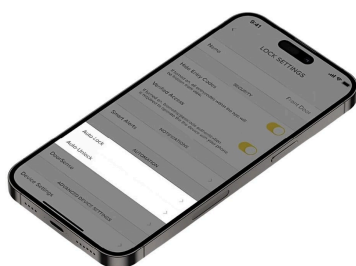

Works with Google Home	Yes
Auto Locking	Yes
Remote Unlocking	Yes
IP Rating	IP55
Handing	Non-Handed
Bolt / Latch Material	Stainless Steel
Min Door Thickness	18mm
Max Door Thickness	25mm
Key Override	No
Passage Mode	Yes
Finger Print Scanning	No
Has Camera	No
Audit Trails	Yes
Emergency Power Port	Yes
LED Indicating Lights	Yes
Low Battery Warning	Yes
Supports 3 Point Locking	Yes
Product Warranty	1 Year
Suitable for	Residential

ADDITIONAL IMAGES

Yale Unity Smart Screen Door Lock with Connect Plus Bridge - Matte Black
Scan to view online and for additional product information , or call us on **1800 555 600**.

Print Date: 28/4/24