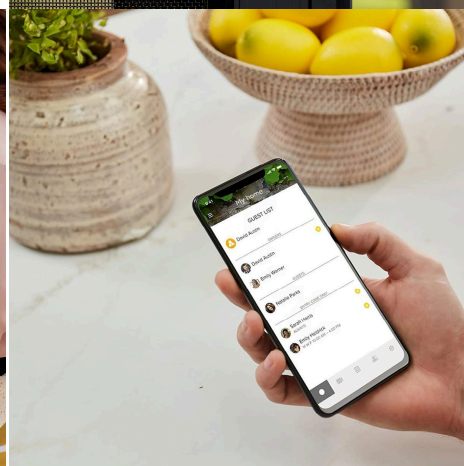

Works with Google Home	Yes
Auto Locking	Yes
Remote Unlocking	Yes
IP Rating	IP55
Handing	Non-Handed
Bolt / Latch Material	Stainless Steel
Min Door Thickness	18mm
Max Door Thickness	25mm
Key Override	No
Passage Mode	Yes
Finger Print Scanning	No
Has Camera	No
Audit Trails	Yes
Emergency Power Port	Yes
LED Indicating Lights	Yes
Low Battery Warning	Yes
Supports 3 Point Locking	Yes
Product Warranty	1 Year
Suitable for	Residential

ADDITIONAL IMAGES

Yale Unity Smart Screen Door Lock with Connect Plus Bridge - Matte Black
Scan to view online and for additional product information , or call us on **1800 555 600**.

Print Date: 28/4/24