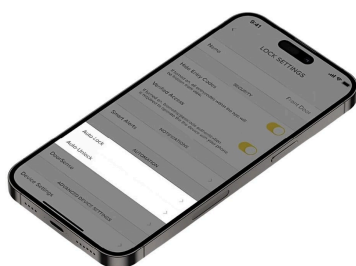

Works with Google Home	Yes
Auto Locking	Yes
Remote Unlocking	Yes
IP Rating	IP55
Handing	Non-Handed
Bolt / Latch Material	Stainless Steel
Battery Type	AA
Min Door Thickness	18mm
Max Door Thickness	25mm
Lockable	Yes
Finger Print Scanning	No
Has Camera	No
Audit Trails	Yes
Emergency Power Port	Yes
LED Indicating Lights	Yes
Low Battery Warning	Yes
Supports 3 Point Locking	Yes
Product Warranty	1 Year
Suitable for	Residential

ADDITIONAL IMAGES

Yale Unity Smart Screen Door Lock with Connect Plus Bridge - Silver
Scan to view online and for additional product information , or call us on **1800 555 600**.

Print Date: 28/4/24