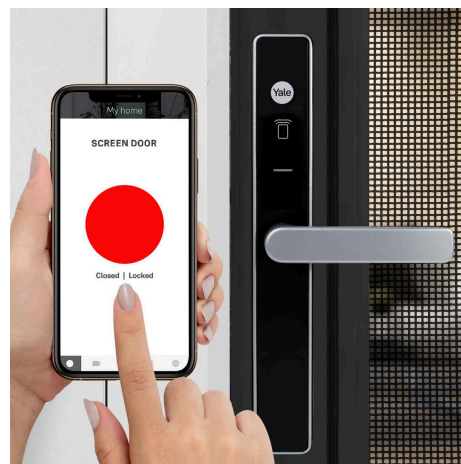

Works with Google Home	Yes
Auto Locking	Yes
Remote Unlocking	Yes
IP Rating	IP55
Handing	Non-Handed
Bolt / Latch Material	Stainless Steel
Battery Type	AA
Min Door Thickness	18mm
Max Door Thickness	25mm
Lockable	Yes
Finger Print Scanning	No
Has Camera	No
Audit Trails	Yes
Emergency Power Port	Yes
LED Indicating Lights	Yes
Low Battery Warning	Yes
Supports 3 Point Locking	Yes
Product Warranty	1 Year
Suitable for	Residential

ADDITIONAL IMAGES

Yale Unity Smart Screen Door Lock with Connect Plus Bridge - Silver
Scan to view online and for additional product information , or call us on **1800 555 600**.

Print Date: 28/4/24