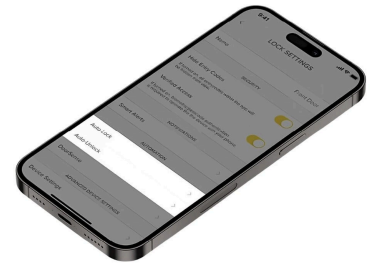

The built in door position sensor checks the status of the door and tells you if your door is securely closed and locked. This avoids inadvertently locking your door whilst the door is open.

Features

Certified to SL6 (Security) and D7 (Durability)
Australian Lock Standard (AS4145.2.2008)
Fits industry standard cut out/door preparation
Total Control via Yale Home APP - The Yale Home
App allows you to lock and unlock your door, grant access to others and keep track of visitor access.
Auto Unlock
Tailor User Access
Lock alert
24/7 Lock Activity Trails
Door Position Sensor
100% keyfree

SPECIFICATION

MPN	YUR/ENT/KIT/MBK
Brand	Yale
Product Finish or Colour	Matte Black (MB)
Includes Fixing Screws	Yes
AS1428.1 Compliant	No
Includes Strike Plate	Yes
Bluetooth	Yes
Wi-Fi	Yes*
Operated by Card	Yes
Operated by App	Yes
Pin Code Ability	Yes
Works with Amazon Alexa	Yes
Works with Apple Home	Yes
Works with Google Home	Yes
Auto Locking	Yes
Remote Unlocking	Yes
IP Rating	IP54-IP55
Handing	Non-Handed
Battery Type	AA
Lockable	Yes
Passage Mode	Yes
Finger Print Scanning	No
Has Camera	No
Audit Trails	Yes

Yale Unity Smart Entrance Lock, Screen Door Lock, Key Pad and Connect Plus Bridge - Matte Black

Scan to view online and for additional product information , or call us on **1800 555 600**.

Print Date: 28/4/24

Emergency Power Port	Yes
LED Indicating Lights	Yes
Low Battery Warning	Yes
Supports 3 Point Locking	Yes
Product Warranty	1 Year
Suitable for	Residential

ADDITIONAL IMAGES

Yale Unity Smart Entrance Lock, Screen Door Lock, Key Pad and Connect Plus Bridge - Matte Black
 Scan to view online and for additional product information , or call us on **1800 555 600**.