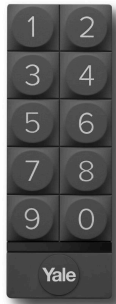

Emergency Power Port	Yes
LED Indicating Lights	Yes
Low Battery Warning	Yes
Supports 3 Point Locking	Yes
Product Warranty	1 Year
Suitable for	Residential

ADDITIONAL IMAGES

Yale Unity Smart Entrance Lock, Screen Door Lock, Key Pad and Connect Plus Bridge - Matte Black
Scan to view online and for additional product information , or call us on **1800 555 600**.

Print Date: 28/4/24