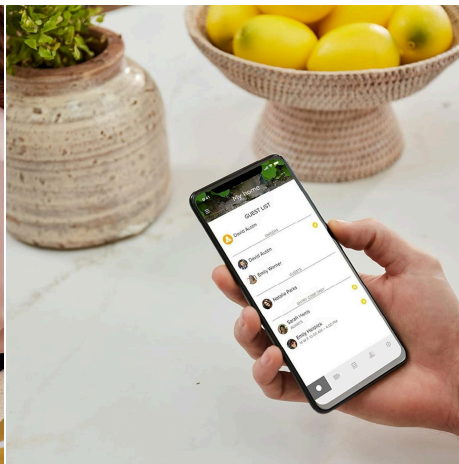

Emergency Power Port	Yes
LED Indicating Lights	Yes
Low Battery Warning	Yes
Supports 3 Point Locking	Yes
Product Warranty	1 Year
Suitable for	Residential

ADDITIONAL IMAGES

Yale Unity Smart Entrance Lock, Screen Door Lock, Key Pad and Connect Plus Bridge - Matte Black
Scan to view online and for additional product information , or call us on **1800 555 600**.

Print Date: 28/4/24