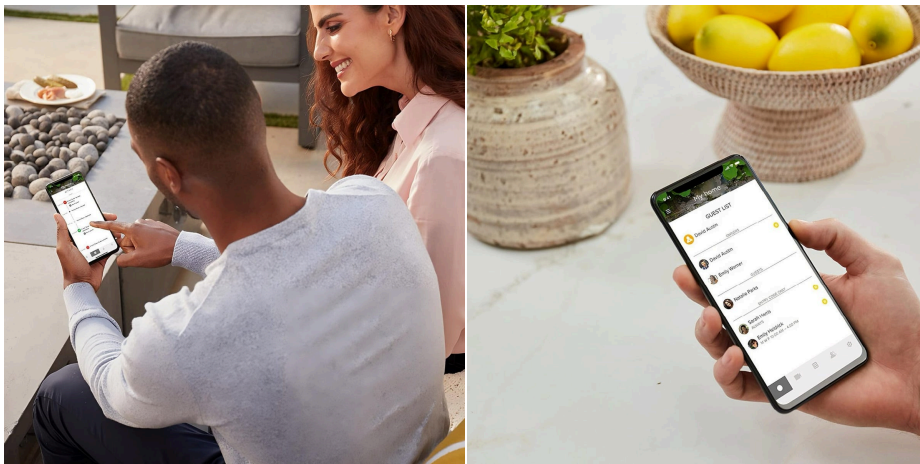

Emergency Power Port	Yes
LED Indicating Lights	Yes
Low Battery Warning	Yes
Supports 3 Point Locking	Yes
Product Warranty	1 Year
Suitable for	Residential

ADDITIONAL IMAGES

Yale Unity Smart Entrance Lock, Screen Door Lock, Key Pad and Connect Plus Bridge - Silver
Scan to view online and for additional product information , or call us on **1800 555 600**.

Print Date: 28/4/24