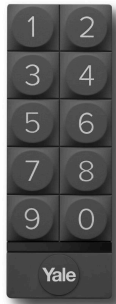

Emergency Power Port	Yes
LED Indicating Lights	Yes
Low Battery Warning	Yes
Supports 3 Point Locking	Yes
Product Warranty	1 Year
Suitable for	Residential

ADDITIONAL IMAGES

Yale Unity Smart Entrance Lock, Screen Door Lock, Key Pad and Connect Plus Bridge - Silver
Scan to view online and for additional product information , or call us on **1800 555 600**.

Print Date: 28/4/24