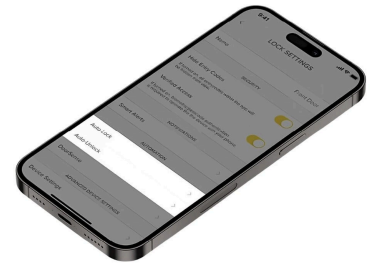

Emergency Power Port	Yes
LED Indicating Lights	Yes
Low Battery Warning	Yes
Supports 3 Point Locking	Yes
Product Warranty	1 Year
Suitable for	Residential

ADDITIONAL IMAGES

Yale Unity Smart Entrance Lock, Screen Door Lock, Key Pad and Connect Plus Bridge - Silver
Scan to view online and for additional product information , or call us on **1800 555 600**.

Print Date: 28/4/24