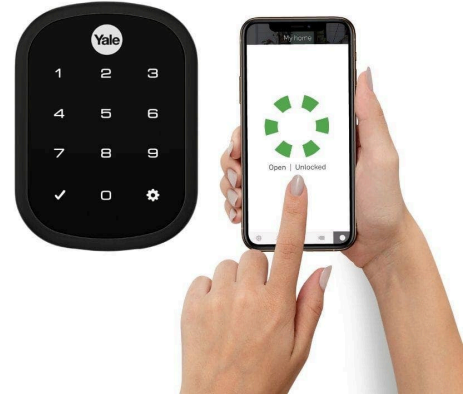

Yale Assure SL Smart Deadbolt with Yale Home - Matte Black

SKU LWYRD256HK-MBK

MPNYRD256HKMBK

DESCRIPTION

Free delivery or our team can install from \$198 inc GST!**

*Terms & Conditions apply. **Install price displayed excludes cost of product.

Free delivery or our team can install from \$198 inc GST!**

*Terms & Conditions apply. **Install price displayed excludes cost of product.

Never worry about carrying around or losing your house keys again, simply lock and unlock your door with the sleek touchscreen keypad. Create unique pin codes to share with your family and friends for ultimate convenience. The Assure Lock® SL come with a Yale Home BLE module to offer an array of smart lock features offered by the Yale Home platform. It also effortlessly blends with Apple's HomeKit ecosystem from the moment they grace your doorstep.

Connecting your Yale Assure locks through the Yale Home app has never been easier

No more searching for keys when you return home! With the Auto Unlock feature, your door will automatically unlock as you approach, providing you with a seamless and convenient entry experience. Embrace the future of home security with Yale Assure Smart Deadbolts and bid farewell to key fumbling and enjoy the convenience of 100% key free unlocking!

Works With Your Smart Home

Yale Assure SL Smart Deadbolt with Yale Home - Matte Black

Scan to view online and for additional product information , or call us on **1800 555 600**.

Print Date: 28/4/24

The Assure Lock® SL is also compatible with a Yale network module (Z-Wave Plus and ZigBee*) to integrate into most home automation systems so that you can control and monitor the lock from anywhere.