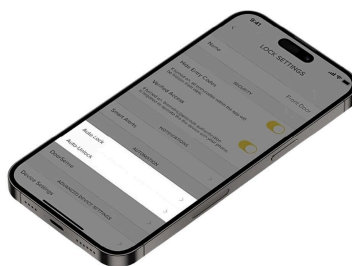

The Assure Lock® SL is also compatible with a Yale network module (Z-Wave Plus and ZigBee*) to integrate into most home automation systems so that you can control and monitor the lock from anywhere.

SPECIFICATION

MPN	YRD256HKMBK
Brand	Yale
Product Height	168mm
Product Width	70mm
Projection or Length	53.9mm
Product Finish or Colour	Matte Black (MB)
Lock Backset	60mm, 70mm
Includes Fixing Screws	Yes
AS1428.1 Compliant	No
Fire Tested	No
Includes Cylinder	No
Includes Strike Plate	Yes
Bluetooth	Yes
Wi-Fi	Optional
Operated by Card	No
Operated by App	Yes
Pin Code Ability	Yes
Works with Amazon Alexa	No
Works with Apple Home	Yes
Works with Google Home	No
Auto Locking	Yes
Remote Unlocking	No
Handing	Non-Handed
Battery Type	AA
Min Door Thickness	35mm
Max Door Thickness	57mm
Key Override	No
Lockable	Yes
Finger Print Scanning	No
Has Camera	No
Audit Trails	Yes
Emergency Power Port	Yes
LED Indicating Lights	No
Low Battery Warning	Battery Backup
Supports 3 Point Locking	No
Product Warranty	1 Year

ADDITIONAL IMAGES

Yale Assure SL Smart Deadbolt with Yale Home - Matte Black

Scan to view online and for additional product information , or call us on **1800 555 600**.

Print Date: 28/4/24