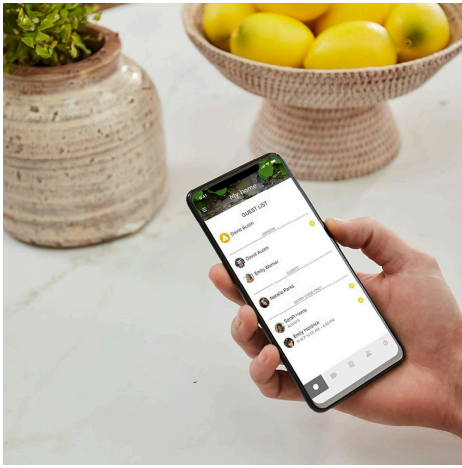

Yale Assure SL Smart Deadbolt with Yale Home - Matte Black

Scan to view online and for additional product information , or call us on **1800 555 600**.

Print Date: 28/4/24