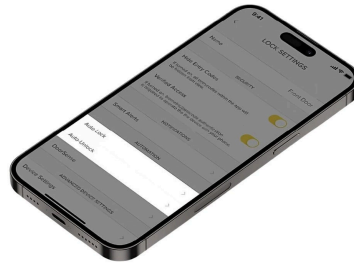

#### Yale Assure SL Smart Deadbolt with Yale Home - Satin Chrome

Scan to view online and for additional product information , or call us on **1800 555 600**.

Print Date: 28/4/24

The Assure Lock® SL is also compatible with a Yale network module (Z-Wave Plus and ZigBee\*) to integrate into most home automation systems so that you can control and monitor the lock from anywhere.

## SPECIFICATION

<b>MPN</b>	YRD256HKSC
<b>Brand</b>	Yale
<b>Product Height</b>	168mm
<b>Product Width</b>	70mm
<b>Projection or Length</b>	53.9mm
<b>Product Finish or Colour</b>	Silver (SIL)
<b>Lock Backset</b>	60mm, 70mm
<b>Includes Fixing Screws</b>	Yes
<b>AS1428.1 Compliant</b>	No
<b>Fire Rating</b>	No
<b>Fire Tested</b>	No
<b>Includes Cylinder</b>	No
<b>Includes Strike Plate</b>	Yes
<b>Bluetooth</b>	Yes
<b>Wi-Fi</b>	Optional
<b>Operated by Card</b>	No
<b>Operated by App</b>	Yes
<b>Pin Code Ability</b>	Yes
<b>Works with Amazon Alexa</b>	No
<b>Works with Apple Home</b>	Yes
<b>Works with Google Home</b>	No
<b>Auto Locking</b>	Yes
<b>Remote Unlocking</b>	No
<b>Handing</b>	Non-Handed
<b>Battery Type</b>	AA
<b>Min Door Thickness</b>	35mm
<b>Max Door Thickness</b>	57mm
<b>Key Override</b>	No
<b>Lockable</b>	Yes
<b>Finger Print Scanning</b>	No
<b>Has Camera</b>	No
<b>Audit Trails</b>	Yes
<b>Emergency Power Port</b>	Yes
<b>LED Indicating Lights</b>	No
<b>Low Battery Warning</b>	Battery Backup
<b>Supports 3 Point Locking</b>	No
<b>Product Warranty</b>	1 Year
<b>Suitable for</b>	Residential

## ADDITIONAL IMAGES

**Yale Assure SL Smart Deadbolt with Yale Home - Satin Chrome**

Scan to view online and for additional product information , or call us on **1800 555 600**.

Print Date: 28/4/24

**Yale Assure SL Smart Deadbolt with Yale Home - Satin Chrome**  
Scan to view online and for additional product information , or call us on **1800 555 600**.