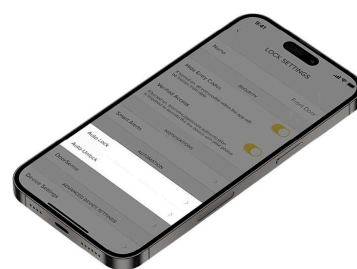

Bolt / Latch Material	Stainless Steel
Battery Type	AA
Min Door Thickness	18mm
Max Door Thickness	25mm
Lockable	Yes
Passage Mode	Yes
Finger Print Scanning	No
Has Camera	No
Audit Trails	Yes
Emergency Power Port	Yes
LED Indicating Lights	Yes
Low Battery Warning	Yes
Supports 3 Point Locking	Yes
Product Warranty	1 Year

ADDITIONAL IMAGES

Yale Unity Smart Screen Door Lock - Matte Black
Scan to view online and for additional product information , or call us on **1800 555 600**.

Print Date: 29/4/24