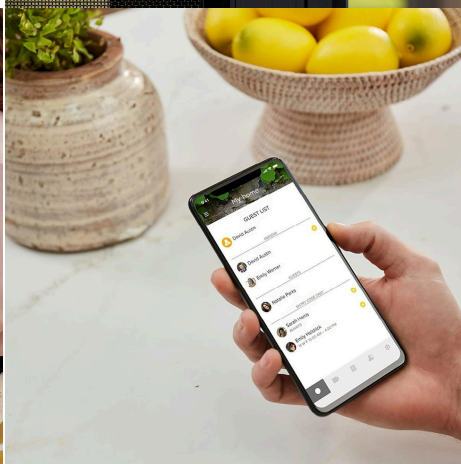

Bolt / Latch Material	Stainless Steel
Battery Type	AA
Min Door Thickness	18mm
Max Door Thickness	25mm
Lockable	Yes
Passage Mode	Yes
Finger Print Scanning	No
Has Camera	No
Audit Trails	Yes
Emergency Power Port	Yes
LED Indicating Lights	Yes
Low Battery Warning	Yes
Supports 3 Point Locking	Yes
Product Warranty	1 Year

ADDITIONAL IMAGES

Yale Unity Smart Screen Door Lock - Matte Black
Scan to view online and for additional product information , or call us on **1800 555 600**.

Print Date: 29/4/24