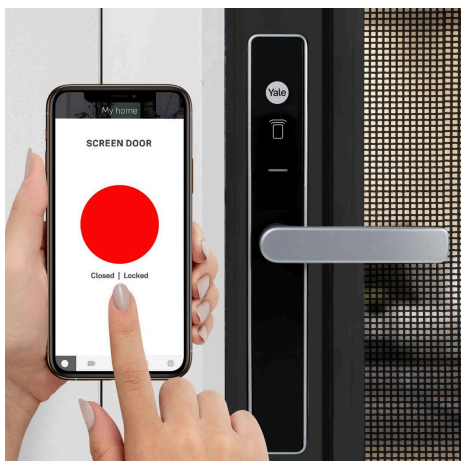

Min Door Thickness	18mm
Max Door Thickness	25mm
Key Override	No
Lockable	Yes
Passage Mode	Yes
Finger Print Scanning	No
Has Camera	No
Audit Trails	Yes
Emergency Power Port	Yes
LED Indicating Lights	Yes
Low Battery Warning	Yes
Supports 3 Point Locking	Yes
Product Warranty	1 Year

ADDITIONAL IMAGES

Yale Unity Smart Screen Door Lock - Silver

Scan to view online and for additional product information , or call us on **1800 555 600**.

Print Date: 28/4/24