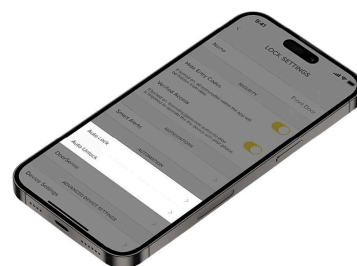

Min Door Thickness	18mm
Max Door Thickness	25mm
Key Override	No
Lockable	Yes
Passage Mode	Yes
Finger Print Scanning	No
Has Camera	No
Audit Trails	Yes
Emergency Power Port	Yes
LED Indicating Lights	Yes
Low Battery Warning	Yes
Supports 3 Point Locking	Yes
Product Warranty	1 Year

ADDITIONAL IMAGES

Yale Unity Smart Screen Door Lock - Silver

Scan to view online and for additional product information , or call us on **1800 555 600**.

Print Date: 28/4/24