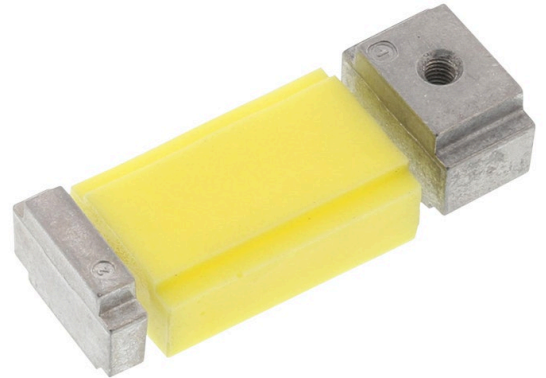

Sabre Cushion Limiting Stop

SKU SAB-DCCACLS

MPN SAB-DCCACLS

DESCRIPTION

Suitable for the Sabre 514 and 515 Door Closer ranges.

In some situations, door stops cannot be installed due to the limited open angle of some installations. This is when a limiting stay can be installed in the slide track to limit the opening of the door between 80° and 120°.

SPECIFICATION

MPN	SAB-DCCACLS
Brand	Sabre
Arm Type	Slide Rail Track Arm

Sabre Cushion Limiting Stop

Scan to view online and for additional product information , or call us on **1800 555 600**.

Print Date: 28/4/24