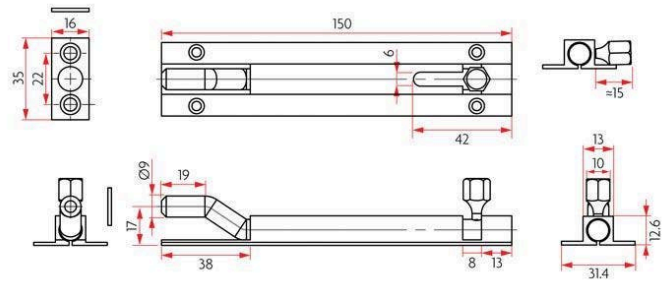

Sabre BB03 - Barrel Bolt Necked - Satin Chrome

SAB-BB03

PRODUCT OPTIONS

Product Length: 150mm
200mm
300mm
450mm
600mm
900mm

150mm Option Shown

DESCRIPTION

25mm throw
9mm diameter stainless steel bolt
Extruded brass construction
Satin chrome finish

SPECIFICATION

| | |
|---------------------------------|-------------------|
| MPN | SAB-BB03 |
| Brand | Sabre |
| Product Width | 31.5mm |
| Product Height | 12.6mm |
| Product Warranty | 10 Years |
| Product Thickness | 9mm |
| Product Finish or Colour | Satin Chrome (SC) |
| Product Material | Brass |
| Bolt / Latch Material | Stainless Steel |
| Includes Fixing Screws | Yes |
| Bolt Throw | 25mm |
| Fixing | Visible Fixed |
| Bolt Diameter | 9mm |

ADDITIONAL IMAGES

Sabre BB03 - Barrel Bolt Necked - Satin Chrome

Scan to view online and for additional product information , or call us on **1800 555 600**.

Print Date: 1/5/24

150mm Option Shown

Sabre BB03 - Barrel Bolt Necked - Satin Chrome
Scan to view online and for additional product information , or call us on **1800 555 600**.