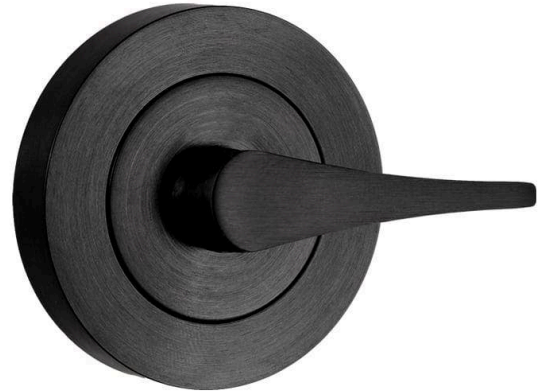

Sabre Accessible Turn Snib - Matte Black

SKU SAB-ATS-R53-BK

MPN SAB-ATS-R53-BK

DESCRIPTION

Dimensions - 53mm x 10mm
Suits 34mm - 50mm Timber Doors (mortice lock)
Matte Black Finish
Fire Rated
AS1428 Compliant
10 year Manufacturers Warranty

SPECIFICATION

MPN	SAB-ATS-R53-BK
Brand	Sabre
Projection or Length	25mm
Rose Diameter	53mm
Product Finish or Colour	Matte Black (MB)
Product Material	304 Stainless Steel
Includes Fixing Screws	Yes
AS1428.1 Compliant	Yes
Fire Tested	Yes
SCEC Rating	No
Handing	Non-Handed
Fixing	Concealed Fixed
Spindle Size	Flat 2.0mm x 6.0mm
Product Warranty	10 Years Mechanical

ADDITIONAL IMAGES

Sabre Accessible Turn Snib - Matte Black

Scan to view online and for additional product information , or call us on **1800 555 600**.

Print Date: 28/4/24

Sabre Accessible Turn Knob - Matte Black