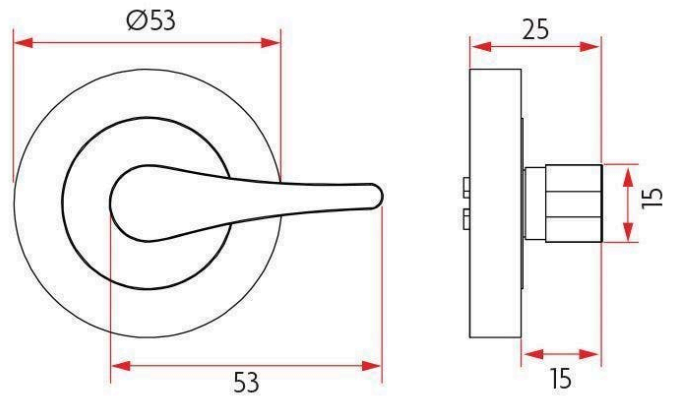

Sabre Accessible Turn Knob - Matte Black

Scan to view online and for additional product information , or call us on **1800 555 600**.

Print Date: 28/4/24