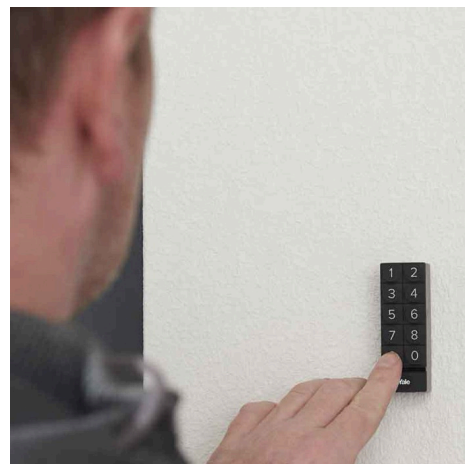

ADDITIONAL IMAGES

Yale Smart Keypad

Scan to view online and for additional product information , or call us on **1800 555 600**.

Print Date: 28/4/24