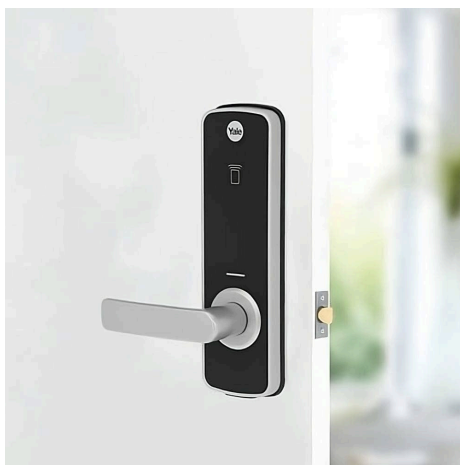

Includes Fixing Screws	Yes
AS1428.1 Compliant	No
Fire Rating	2 Hour
Fire Tested	Yes
Includes Cylinder	No
Includes Strike Plate	Yes
Bluetooth	Yes
Wi-Fi	Optional
Operated by Card	Yes
Operated by App	Yes
Pin Code Ability	No
Works with Amazon Alexa	No
Works with Apple Home	Yes
Works with Google Home	No
Auto Locking	Yes
Remote Unlocking	No
IP Rating	IP54
Handing	Non-Handed
Bolt / Latch Material	Brass
Battery Type	AA
Min Door Thickness	35mm
Max Door Thickness	60mm
Key Override	No
Lockable	Yes
Finger Print Scanning	No
Has Camera	No
Audit Trails	Yes
Emergency Power Port	Yes
LED Indicating Lights	Yes
Low Battery Warning	Yes
Supports 3 Point Locking	No
Product Warranty	1 Year
Suitable for	Residential

ADDITIONAL IMAGES

Yale Unity Smart Entrance Dead Lock - Fire Rated - Silver

Scan to view online and for additional product information , or call us on **1800 555 600**.

Print Date: 29/4/24