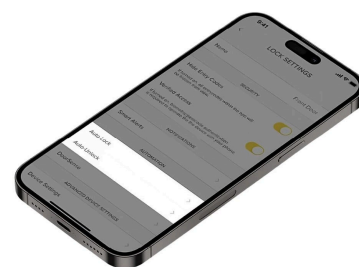

Includes Fixing Screws	Yes
AS1428.1 Compliant	No
Fire Rating	2 Hour
Fire Tested	Yes
Includes Cylinder	No
Includes Strike Plate	Yes
Bluetooth	Yes
Wi-Fi	Optional
Operated by Card	Yes
Operated by App	Yes
Pin Code Ability	No
Works with Amazon Alexa	No
Works with Apple Home	Yes
Works with Google Home	No
Auto Locking	Yes
Remote Unlocking	No
IP Rating	IP54
Handing	Non-Handed
Bolt / Latch Material	Brass
Battery Type	AA
Min Door Thickness	35mm
Max Door Thickness	60mm
Key Override	No
Lockable	Yes
Finger Print Scanning	No
Has Camera	No
Audit Trails	Yes
Emergency Power Port	Yes
LED Indicating Lights	Yes
Low Battery Warning	Yes
Supports 3 Point Locking	No
Product Warranty	1 Year
Suitable for	Residential

ADDITIONAL IMAGES

Yale Unity Smart Entrance Dead Lock - Fire Rated - Silver

Scan to view online and for additional product information , or call us on **1800 555 600**.

Print Date: 29/4/24