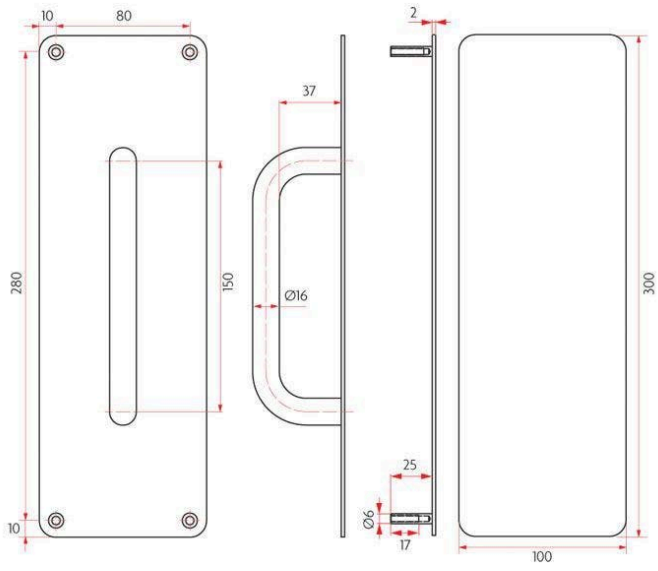

Sabre 300x100mm Push Pull Plate Set with 150mm D Pull Handle on Concealed Fix Side - Black

SKU SAB-PPSET-CON100-BLK

MPN SAB-PPSET-CON100-BLK

DESCRIPTION

Sabre 300x100 Internal 150mm Pull Handle Push/Pull Plate Set Satin Stainless Steel

Dimensions - 300mm L x 100mm W x 2mm T

Suits 35 - 45mm doors

Includes 150mm x 16mm diameter pull handle

Material - 304 stainless steel

AS1428 Compliant

10 year manufacturer's warranty

SPECIFICATION

MPN	SAB-PPSET-CON100-BLK
Brand	Sabre
Product Length	300mm
Projection or Length	53mm
Product Diameter	16mm
Product Thickness	2mm
Plate Width	100mm
Plate Height	300mm
Product Finish or Colour	Black (BLK)
Product Material	304 Stainless Steel
Includes Fixing Screws	Yes
AS1428.1 Compliant	Yes
Fire Tested	Yes
Suitable for Door Type	Timber Doors, Aluminium Doors
D Pull Length	166mm
Fixing	Concealed Fixed
Finger Clearance	37mm
Max Door Thickness	45mm
Product Warranty	10 Years Finish

ADDITIONAL IMAGES

Sabre 300x100mm Push Pull Plate Set with 150mm D Pull Handle on Concealed Fix Side - Black

Scan to view online and for additional product information , or call us on **1800 555 600**.

Print Date: 28/4/24

Sabre 300x100mm Push Pull Plate Set with 150mm D Pull Handle on Concealed Fix Side - Black
Scan to view online and for additional product information , or call us on **1800 555 600**.

Print Date: 28/4/24