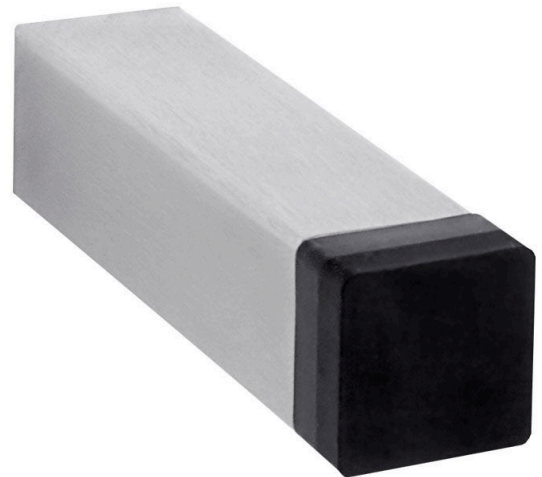

Sabre 750 Door Stop - Satin Stainless Steel

SKU SAB-DS750-SSS

MPN SAB-DS750-SSS

DESCRIPTION

Sabre 750 Door Stop Satin Stainless Steel

20mm square
80mm length
Satin Stainless Steel Finish

SPECIFICATION

MPN	SAB-DS750-SSS
Brand	Sabre
Product Height	20mm
Product Width	20mm
Projection or Length	80mm
Product Finish or Colour	Satin Stainless Steel (SSS)
Product Material	Stainless Steel
Includes Fixing Screws	Yes
Product Warranty	1 Year

ADDITIONAL IMAGES

Sabre 750 Door Stop - Satin Stainless Steel

Scan to view online and for additional product information , or call us on **1800 555 600**.

Print Date: 26/4/24

Sabre 750 Door Stop - Satin Stainless Steel