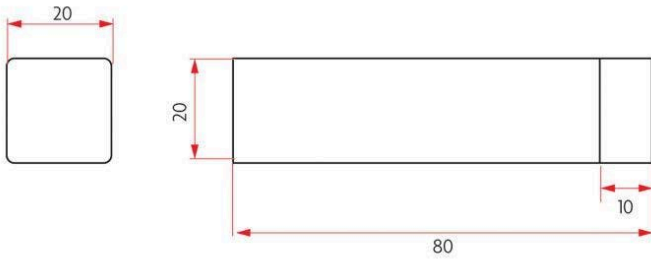

Sabre 750 Door Stop - Satin Stainless Steel

Scan to view online and for additional product information , or call us on **1800 555 600**.

Print Date: 26/4/24